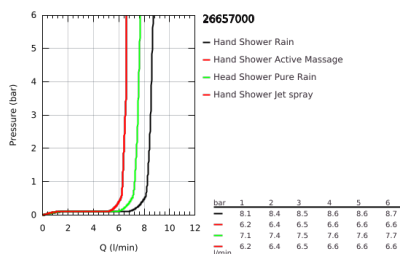

26 657 000 RAINSHOWER SMARTACTIVE 310 SHOWER SYSTEM WITH BATH THERMOSTAT FOR WALL MOUNTING

TOOTE KIRJELDUS

- Värvus: chrome
- consisting of:
 - horizontal swivable 450 mm shower arm
 - exposed thermostat with Aquadimmer function
 - allows change between:
 - head shower Rainshower Mono 310
 - maximum flow rate (at 3 bar): 7.5 l/min
 - with ball joint
 - rotation angle $\pm 15^\circ$
- bath inlet
- separate diverter for hand shower
- hand shower Rainshower SmartActive 130
 - maximum flow rate (at 3 bar): 8.5 l/min
 - adjustable in height with gliding element
 - including performance grip
- Silverflex shower hose 1750 mm
 - maximum flow rate system (at 3 bar): 8.5 l/min (without bath inlet)
- GROHE TurboStat - compact cartridge with wax thermoelement
- GROHE EcoJoy - less water, perfect flow
- GROHE SafeStop - safety button at 38°C
- GROHE SafeStop Plus - optional temperature limiter at 43°C included
- GROHE CoolTouch - no risk of scalding
- GROHE DreamSpray - perfect spray pattern
- GROHE SmartTip showering spray selection via push of a ring
- GROHE LongLife finish
- Flexible Installation - 1 adjustable bracket for existing drill holes
- GROHE SpeedClean - effortless limescale removal
- Inner WaterGuide - inner insulation for surface protection
- suitable for instantaneous heaters from 18 kW/h
- minimum flow rate 5 l/min.