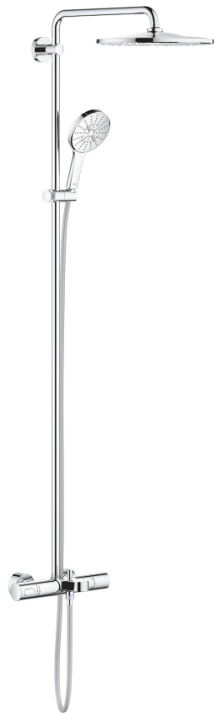

26 657 000 RAINSHOWER SMARTACTIVE 310 SHOWER SYSTEM WITH BATH THERMOSTAT FOR WALL MOUNTING

TOOTE KIRJELDUS

- Värvus: chrome
- consisting of:
 - horizontal swivable 450 mm shower arm
 - exposed thermostat with Aquadimmer function
 - allows change between:
 - head shower Rainshower Mono 310
 - maximum flow rate (at 3 bar): 7.5 l/min
 - with ball joint
 - rotation angle $\pm 15^\circ$
- bath inlet
- separate diverter for hand shower
- hand shower Rainshower SmartActive 130
 - maximum flow rate (at 3 bar): 8.5 l/min
 - adjustable in height with gliding element
 - including performance grip
- Silverflex shower hose 1750 mm
 - maximum flow rate system (at 3 bar): 8.5 l/min (without bath inlet)
- GROHE TurboStat - compact cartridge with wax thermoelement
- GROHE EcoJoy - less water, perfect flow
- GROHE SafeStop - safety button at 38°C
- GROHE SafeStop Plus - optional temperature limiter at 43°C included
- GROHE CoolTouch - no risk of scalding
- GROHE DreamSpray - perfect spray pattern
- GROHE SmartTip showering spray selection via push of a ring
- GROHE LongLife finish
- Flexible Installation - 1 adjustable bracket for existing drill holes
- GROHE SpeedClean - effortless limescale removal
- Inner WaterGuide - inner insulation for surface protection
- suitable for instantaneous heaters from 18 kW/h
- minimum flow rate 5 l/min.