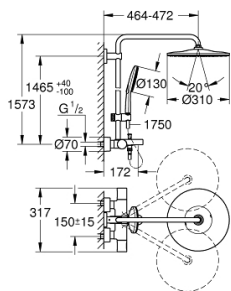

26 657 000 RAINSHOWER SMARTACTIVE 310 SHOWER SYSTEM WITH BATH THERMOSTAT FOR WALL MOUNTING

TOOTE KIRJELDUS

- Värvus: chrome
- consisting of:
 - horizontal swivable 450 mm shower arm
 - exposed thermostat with Aquadimmer function
 - allows change between:
 - head shower Rainshower Mono 310
 - maximum flow rate (at 3 bar): 7.5 l/min
 - with ball joint
 - rotation angle $\pm 15^\circ$
- bath inlet
- separate diverter for hand shower
- hand shower Rainshower SmartActive 130
 - maximum flow rate (at 3 bar): 8.5 l/min
 - adjustable in height with gliding element
 - including performance grip
- Silverflex shower hose 1750 mm
 - maximum flow rate system (at 3 bar): 8.5 l/min (without bath inlet)
- GROHE TurboStat - compact cartridge with wax thermoelement
- GROHE EcoJoy - less water, perfect flow
- GROHE SafeStop - safety button at 38°C
- GROHE SafeStop Plus - optional temperature limiter at 43°C included
- GROHE CoolTouch - no risk of scalding
- GROHE DreamSpray - perfect spray pattern
- GROHE SmartTip showering spray selection via push of a ring
- GROHE LongLife finish
- Flexible Installation - 1 adjustable bracket for existing drill holes
- GROHE SpeedClean - effortless limescale removal
- Inner WaterGuide - inner insulation for surface protection
- suitable for instantaneous heaters from 18 kW/h
- minimum flow rate 5 l/min.