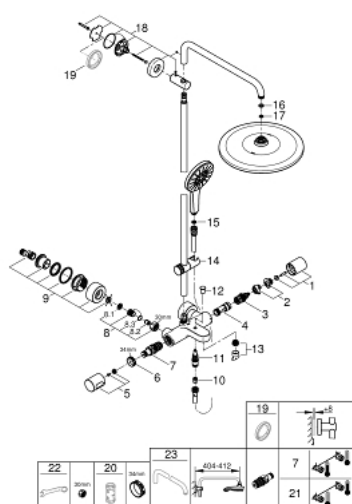

26 657 000 RAINSHOWER SMARTACTIVE 310 SHOWER SYSTEM WITH BATH THERMOSTAT FOR WALL MOUNTING

VARUOSAD, august 2018 – märts 2021

- 1: Aquadimmer handle (Tellimuse number 47804000)
- 2: Stop (Tellimuse number 47723000)
- 3: Aquadimmer (Tellimuse number 12433000)
- 4: Water flow (Tellimuse number 47751000)
- 5: Temperature scale handle (Tellimuse number 47811000)
- 6: Fitting ring (Tellimuse number 47743000)
- 7: Thermostatic compact cartridge 1/2" (Tellimuse number 47439000)
- 8: Non-return valve (Tellimuse number 47189000)
- 8.1: Dirt strainer (Tellimuse number 0726400M)
- 8.2: Non-return valve (Tellimuse number 08565000)
- 8.3: O-ring $\varnothing 17 \times \varnothing 2$ (Tellimuse number 0305500M)
- 9: S-union (Tellimuse number 12693000)
- 10: Non-return valve (Tellimuse number 08565000)
- 11: Diverter (Tellimuse number 65655000)
- 12: Diverter knob (Tellimuse number 65648000)
- 13: Mousseur (Tellimuse number 13926000)
- 14: Glide element (Tellimuse number 48424000)
- 15: Dirt strainer (Tellimuse number 0700200M)
- 16: Fibre seal $\varnothing 18,5 \times \varnothing 12 \times 2$ (Tellimuse number 0138900M)
- 17: Dirt strainer (Tellimuse number 48007000)
- 18: Shower bar holder (Tellimuse number 48279000)
- 19: Compensation disc (Tellimuse number 27180000)*
- 20: Socket spanner (Tellimuse number 19332000)*
- 21: GROHE TurboStat cartridge 1/2" (Tellimuse number 47175000)*
- 22: Special spanner (Tellimuse number 19377000)*
- 23: Shower arm for shower systems (Tellimuse number 14047000)*

* Lisatarvikud