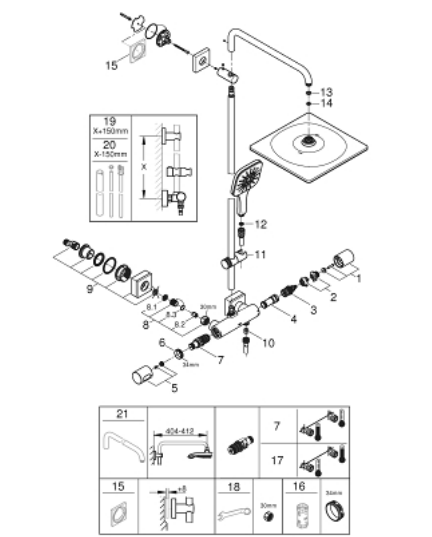

26 652 000 RAINSHOWER SMARTACTIVE 310 SHOWER SYSTEM WITH THERMOSTAT FOR WALL MOUNTING

VARUOSAD, august 2018 – märts 2021

- 1: Aquadimmer handle (Tellimuse number 47804000)
- 2: Stop (Tellimuse number 47723000)
- 3: Aquadimmer (Tellimuse number 47364000)
- 4: Water flow (Tellimuse number 47887000)
- 5: Temperature scale handle (Tellimuse number 47811000)
- 6: Fitting ring (Tellimuse number 47743000)
- 7: Thermostatic compact cartridge 1/2" (Tellimuse number 47439000)
- 8: Non-return valve (Tellimuse number 47189000)
- 8.1: Dirt strainer (Tellimuse number 0726400M)
- 8.2: Non-return valve (Tellimuse number 08565000)
- 8.3: O-ring $\varnothing 17 \times \varnothing 2$ (Tellimuse number 0305500M)
- 9: S-union (Tellimuse number 47824000)
- 10: Non-return valve (Tellimuse number 08565000)
- 11: Glide element (Tellimuse number 48424000)
- 12: Dirt strainer (Tellimuse number 0700200M)
- 13: Fibre seal $\varnothing 18,5 \times \varnothing 12 \times 2$ (Tellimuse number 0138900M)
- 14: Dirt strainer (Tellimuse number 48007000)
- 15: Compensation disc (Tellimuse number 27617000)*
- 16: Socket spanner (Tellimuse number 19332000)*
- 17: GROHE TurboStat cartridge 1/2" (Tellimuse number 47175000)*
- 18: Special spanner (Tellimuse number 19377000)*
- 19: Shower system pipe for retrofitting (Tellimuse number 48053000)*
- 20: Shower system pipe for retrofitting (Tellimuse number 48054000)*
- 21: Shower arm for shower systems (Tellimuse number 14047000)*

* Lisatarvikud