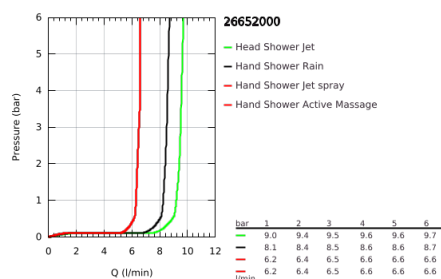

26 652 000 RAINSHOWER SMARTACTIVE 310 SHOWER SYSTEM WITH THERMOSTAT FOR WALL MOUNTING

TOOTE KIRJELDUS

- Värvus: chrome
- consisting of:
 - horizontal swivable 450 mm shower arm
 - exposed thermostat with Aquadimmer function
 - allows change between:
 - head shower Rainshower Mono 310 Cube
 - maximum flow rate (at 3 bar): 9.5 l/min
 - with ball joint
 - rotation angle $\pm 15^\circ$
 - hand shower Rainshower SmartActive 130 Cube
 - maximum flow rate (at 3 bar): 8.5 l/min
 - adjustable in height with gliding element
 - including performance grip
 - Silverflex shower hose 1750 mm
 - maximum flow rate system (at 3 bar): 9.5 l/min
- GROHE TurboStat - compact cartridge with wax thermoelement
- GROHE EcoJoy - less water, perfect flow
- GROHE SafeStop - safety button at 38°C
- GROHE SafeStop Plus - optional temperature limiter at 43°C included
- GROHE CoolTouch - no risk of scalding
- GROHE DreamSpray - perfect spray pattern
- GROHE SmartTip showering spray selection via push of a ring
- GROHE LongLife finish
- Flexible Installation - 1 adjustable bracket for existing drill holes
- GROHE SpeedClean - effortless limescale removal
- suitable for instantaneous heaters from 18 kW/h
- minimum flow rate 5 l/min.