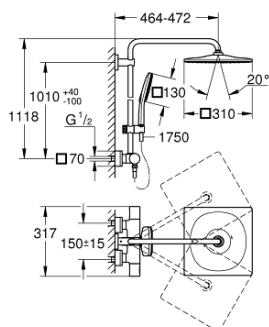

26 652 000 RAINSHOWER SMARTACTIVE 310 SHOWER SYSTEM WITH THERMOSTAT FOR WALL MOUNTING

TOOTE KIRJELDUS

- Värvus: chrome
- consisting of:
 - horizontal swivable 450 mm shower arm
 - exposed thermostat with Aquadimmer function
 - allows change between:
 - head shower Rainshower Mono 310 Cube
 - maximum flow rate (at 3 bar): 9.5 l/min
 - with ball joint
 - rotation angle $\pm 15^\circ$
 - hand shower Rainshower SmartActive 130 Cube
 - maximum flow rate (at 3 bar): 8.5 l/min
 - adjustable in height with gliding element
 - including performance grip
 - Silverflex shower hose 1750 mm
 - maximum flow rate system (at 3 bar): 9.5 l/min
- GROHE TurboStat - compact cartridge with wax thermoelement
- GROHE EcoJoy - less water, perfect flow
- GROHE SafeStop - safety button at 38°C
- GROHE SafeStop Plus - optional temperature limiter at 43°C included
- GROHE CoolTouch - no risk of scalding
- GROHE DreamSpray - perfect spray pattern
- GROHE SmartTip showering spray selection via push of a ring
- GROHE LongLife finish
- Flexible Installation - 1 adjustable bracket for existing drill holes
- GROHE SpeedClean - effortless limescale removal
- suitable for instantaneous heaters from 18 kW/h
- minimum flow rate 5 l/min.