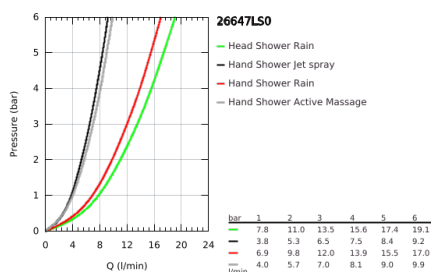

26 647 LS0 RAINSHOWER SMARTACTIVE 310 SHOWER SYSTEM WITH THERMOSTAT FOR WALL MOUNTING

TOOTE KIRJELDUS

- Värvus: moon white/chrome
- consisting of:
 - horizontal swivable 450 mm shower arm
 - exposed thermostat with Aquadimmer function
 - allows change between:
 - head shower Rainshower Mono 310
 - with ball joint
 - rotation angle $\pm 15^\circ$
 - Rainshower SmartActive 130 hand shower 3 sprays
 - adjustable in height with gliding element
 - including performance grip
 - Silverflex shower hose 1750 mm
 - GROHE TurboStat - compact cartridge with wax thermoelement
 - GROHE SafeStop - safety button at 38°C
 - GROHE SafeStop Plus - optional temperature limiter at 43°C included
 - GROHE CoolTouch - no risk of scalding
 - GROHE DreamSpray - perfect spray pattern
 - GROHE SmartTip showering spray selection via push of a ring
 - GROHE LongLife finish
 - Flexible Installation - 1 adjustable bracket for existing drill holes
 - GROHE SpeedClean - effortless limescale removal
 - suitable for instantaneous heaters from 18 kW/h
 - minimum flow rate 5 l/min.