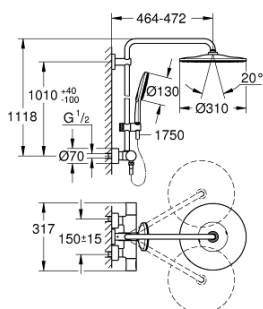

26 647 LS0 RAINSHOWER SMARTACTIVE 310 SHOWER SYSTEM WITH THERMOSTAT FOR WALL MOUNTING

TOOTE KIRJELDUS

- Värvus: moon white/chrome
- consisting of:
 - horizontal swivable 450 mm shower arm
 - exposed thermostat with Aquadimmer function
 - allows change between:
 - head shower Rainshower Mono 310
 - with ball joint
 - rotation angle $\pm 15^\circ$
 - Rainshower SmartActive 130 hand shower 3 sprays
 - adjustable in height with gliding element
 - including performance grip
 - Silverflex shower hose 1750 mm
 - GROHE TurboStat - compact cartridge with wax thermoelement
 - GROHE SafeStop - safety button at 38°C
 - GROHE SafeStop Plus - optional temperature limiter at 43°C included
 - GROHE CoolTouch - no risk of scalding
 - GROHE DreamSpray - perfect spray pattern
 - GROHE SmartTip showering spray selection via push of a ring
 - GROHE LongLife finish
 - Flexible Installation - 1 adjustable bracket for existing drill holes
 - GROHE SpeedClean - effortless limescale removal
 - suitable for instantaneous heaters from 18 kW/h
 - minimum flow rate 5 l/min.