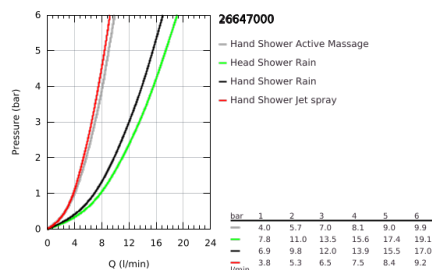

26 647 000 RAINSHOWER SMARTACTIVE 310 SHOWER SYSTEM WITH THERMOSTAT FOR WALL MOUNTING

TOOTE KIRJELDUS

- Värvus: chrome
- consisting of:
 - horizontal swivable 450 mm shower arm
 - exposed thermostat with Aquadimmer function
 - allows change between:
 - head shower Rainshower Mono 310
 - maximum flow rate (at 3 bar): 13.5 l/min
 - with ball joint
 - rotation angle $\pm 15^\circ$
- Rainshower SmartActive 130 hand shower 3 sprays
 - maximum flow rate (at 3 bar): 12 l/min
 - adjustable in height with gliding element
 - including performance grip
 - Silverflex shower hose 1750 mm
- GROHE TurboStat - compact cartridge with wax thermoelement
- GROHE SafeStop - safety button at 38°C
- GROHE SafeStop Plus - optional temperature limiter at 43°C included
- GROHE CoolTouch - no risk of scalding
- GROHE DreamSpray - perfect spray pattern
- GROHE SmartTip showering spray selection via push of a ring
- GROHE LongLife finish
- Flexible Installation - 1 adjustable bracket for existing drill holes
- GROHE SpeedClean - effortless limescale removal
- suitable for instantaneous heaters from 18 kW/h
- minimum flow rate 5 l/min.