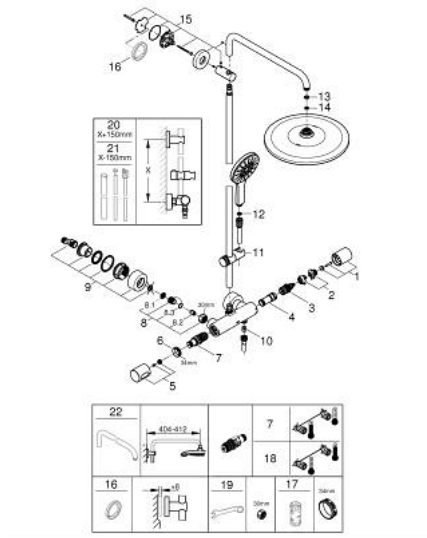

26 647 000 RAINSHOWER SMARTACTIVE 310 SHOWER SYSTEM WITH THERMOSTAT FOR WALL MOUNTING

VARUOSAD, august 2018 – märts 2021

- 1: Aquadimmer handle (Tellimuse number 47804000)
- 2: Stop (Tellimuse number 47723000)
- 3: Aquadimmer (Tellimuse number 47364000)
- 4: Water flow (Tellimuse number 47887000)
- 5: Temperature scale handle (Tellimuse number 47811000)
- 6: Fitting ring (Tellimuse number 47743000)
- 7: Thermostatic compact cartridge 1/2" (Tellimuse number 47439000)
- 8: Non-return valve (Tellimuse number 47189000)
- 8.1: Dirt strainer (Tellimuse number 07264000)
- 8.2: Non-return valve (Tellimuse number 08565000)
- 8.3: O-ring $\varnothing 17 \times \varnothing 2$ (Tellimuse number 03055000)
- 9: S-union (Tellimuse number 12693000)
- 10: Non-return valve (Tellimuse number 08565000)
- 11: Glide element (Tellimuse number 48424000)
- 12: Dirt strainer (Tellimuse number 07002000)
- 13: Fibre seal $\varnothing 18,5 \times \varnothing 12 \times 2$ (Tellimuse number 01389000)
- 14: Dirt strainer (Tellimuse number 48007000)
- 15: Shower bar holder (Tellimuse number 48279000)
- 16: Compensation disc (Tellimuse number 27180000)*
- 17: Socket spanner (Tellimuse number 19332000)*
- 18: GROHE TurboStat cartridge 1/2" (Tellimuse number 47175000)*
- 19: Special spanner (Tellimuse number 19377000)*
- 20: Shower system pipe for retrofitting (Tellimuse number 48053000)*
- 21: Shower system pipe for retrofitting (Tellimuse number 48054000)*
- 22: Shower arm for shower systems (Tellimuse number 14047000)*

* Lisatarvikud