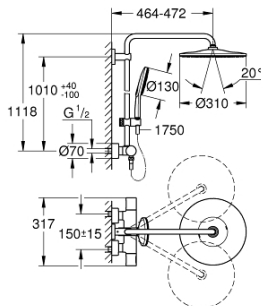

26 647 000 RAINSHOWER SMARTACTIVE 310 SHOWER SYSTEM WITH THERMOSTAT FOR WALL MOUNTING

TOOTE KIRJELDUS

- Värvus: chrome
- consisting of:
 - horizontal swivable 450 mm shower arm
 - exposed thermostat with Aquadimmer function
 - allows change between:
 - head shower Rainshower Mono 310
 - maximum flow rate (at 3 bar): 13.5 l/min
 - with ball joint
 - rotation angle $\pm 15^\circ$
- Rainshower SmartActive 130 hand shower 3 sprays
 - maximum flow rate (at 3 bar): 12 l/min
 - adjustable in height with gliding element
 - including performance grip
 - Silverflex shower hose 1750 mm
- GROHE TurboStat - compact cartridge with wax thermoelement
- GROHE SafeStop - safety button at 38°C
- GROHE SafeStop Plus - optional temperature limiter at 43°C included
- GROHE CoolTouch - no risk of scalding
- GROHE DreamSpray - perfect spray pattern
- GROHE SmartTip showering spray selection via push of a ring
- GROHE LongLife finish
- Flexible Installation - 1 adjustable bracket for existing drill holes
- GROHE SpeedClean - effortless limescale removal
- suitable for instantaneous heaters from 18 kW/h
- minimum flow rate 5 l/min.