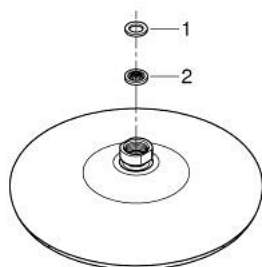

## 26 409 000 TEMPESTA 210 HEAD SHOWER 1 SPRAY

### TOOTE KIRJELDUS

- Värvus: chrome
- spray pattern: Rain
- maximum flow rate (at 3 bar): 6 l/min
- Ø 210 mm
- ball joint ± 15° rotatable
- connection thread 1/2"
- GROHE EcoJoy - less water, perfect flow
- GROHE DreamSpray - perfect spray pattern
- GROHE LongLife finish
- GROHE SpeedClean - effortless limescale removal
- Inner WaterGuide - inner insulation for surface protection
- suitable for instantaneous heater

### VARUOSAD, juuli 2016 – nüüd

1: Fibre seal Ø 18,5 x Ø 12 x 2 (Tellimuse number 0138900M)

2: Dirt strainer (Tellimuse number 48007000)