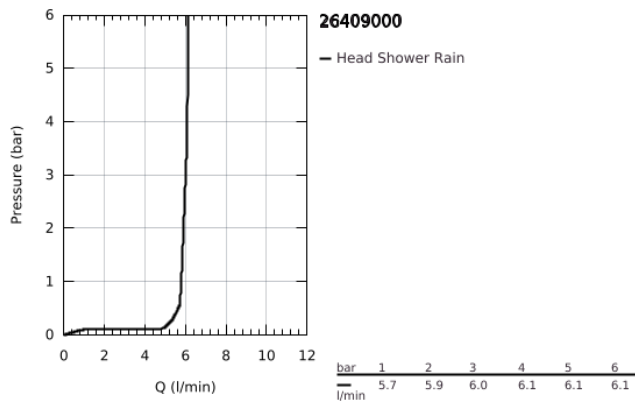

## 26 409 000 TEMPESTA 210 HEAD SHOWER 1 SPRAY

### TOOTE KIRJELDUS

- Värvus: chrome
- spray pattern: Rain
- maximum flow rate (at 3 bar): 6 l/min
- Ø 210 mm
- ball joint ± 15° rotatable
- connection thread 1/2"
- GROHE EcoJoy - less water, perfect flow
- GROHE DreamSpray - perfect spray pattern
- GROHE LongLife finish
- GROHE SpeedClean - effortless limescale removal
- Inner WaterGuide - inner insulation for surface protection
- suitable for instantaneous heater

### VARUOSAD, juuli 2016 – nüüd

1: Fibre seal Ø 18,5 x Ø 12 x 2 (Tellimuse number 0138900M)

2: Dirt strainer (Tellimuse number 48007000)