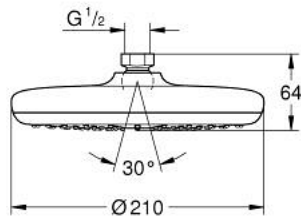

## 26 409 000 TEMPESTA 210 HEAD SHOWER 1 SPRAY

### TOOTE KIRJELDUS

- Värvus: chrome
- spray pattern: Rain
- maximum flow rate (at 3 bar): 6 l/min
- Ø 210 mm
- ball joint ± 15° rotatable
- connection thread 1/2"
- GROHE EcoJoy - less water, perfect flow
- GROHE DreamSpray - perfect spray pattern
- GROHE LongLife finish
- GROHE SpeedClean - effortless limescale removal
- Inner WaterGuide - inner insulation for surface protection
- suitable for instantaneous heater

### VARUOSAD, juuli 2016 – nüüd

1: Fibre seal Ø 18,5 x Ø 12 x 2 (Tellimuse number 0138900M)

2: Dirt strainer (Tellimuse number 48007000)