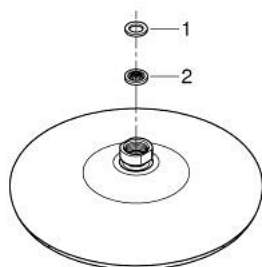

26 408 000 TEMPESTA 210 HEAD SHOWER 1 SPRAY

TOOTE KIRJELDUS

- Värvus: chrome
- spray pattern: Rain
- maximum flow rate (at 3 bar): 21 l/min
- Ø 210 mm
- ball joint ± 15° rotatable
- connection thread 1/2"
- GROHE DreamSpray - perfect spray pattern
- GROHE LongLife finish
- GROHE SpeedClean - effortless limescale removal
- Inner WaterGuide - inner insulation for surface protection
- suitable for instantaneous heater

26 408 000 TEMPESTA 210 HEAD SHOWER 1 SPRAY

VARUOSAD, juuli 2016 – nüüd

1: Fibre seal Ø 18,5 x Ø 12 x 2 (Tellimuse number 0138900M)

2: Dirt strainer (Tellimuse number 48007000)