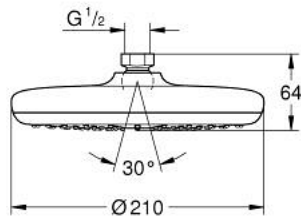

26 408 000 TEMPESTA 210 HEAD SHOWER 1 SPRAY

TOOTE KIRJELDUS

- Värvus: chrome
- spray pattern: Rain
- maximum flow rate (at 3 bar): 21 l/min
- Ø 210 mm
- ball joint ± 15° rotatable
- connection thread 1/2"
- GROHE DreamSpray - perfect spray pattern
- GROHE LongLife finish
- GROHE SpeedClean - effortless limescale removal
- Inner WaterGuide - inner insulation for surface protection
- suitable for instantaneous heater

26 408 000 TEMPESTA 210 HEAD SHOWER 1 SPRAY

VARUOSAD, juuli 2016 – nüüd

1: Fibre seal Ø 18,5 x Ø 12 x 2 (Tellimuse number 0138900M)

2: Dirt strainer (Tellimuse number 48007000)