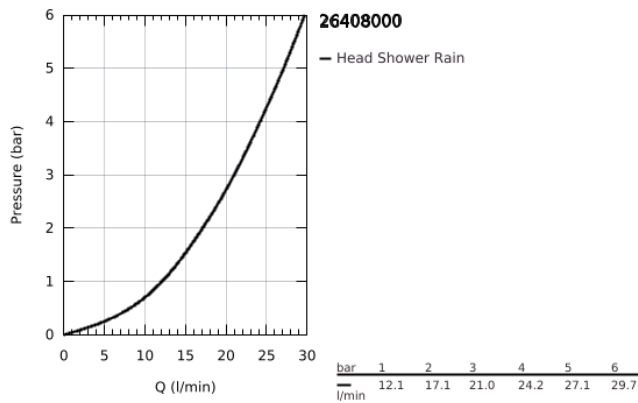

26 408 000 TEMPESTA 210 HEAD SHOWER 1 SPRAY

TOOTE KIRJELDUS

- Värvus: chrome
- spray pattern: Rain
- maximum flow rate (at 3 bar): 21 l/min
- Ø 210 mm
- ball joint ± 15° rotatable
- connection thread 1/2"
- GROHE DreamSpray - perfect spray pattern
- GROHE LongLife finish
- GROHE SpeedClean - effortless limescale removal
- Inner WaterGuide - inner insulation for surface protection
- suitable for instantaneous heater

26 408 000 TEMPESTA 210 HEAD SHOWER 1 SPRAY

VARUOSAD, juuli 2016 – nüüd

1: Fibre seal Ø 18,5 x Ø 12 x 2 (Tellimuse number 0138900M)

2: Dirt strainer (Tellimuse number 48007000)