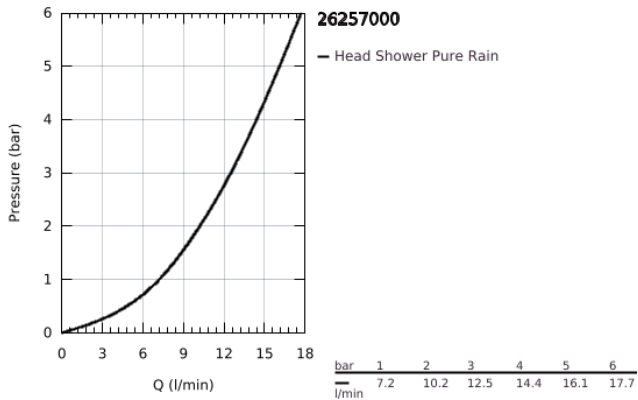

## 26 257 000 RAINSHOWER 310 HEAD SHOWER SET 422 MM, 1 SPRAY

### TOOTE KIRJELDUS

- Värvus: chrome
- consisting of:
  - Rainshower Cosmopolitan 310 head shower (27 477 000)
  - spray pattern: Rain
  - maximum flow rate (at 3 bar): 12.5 l/min
  - shower arm 422 mm (26 146)
- GROHE DreamSpray - perfect spray pattern
- GROHE LongLife finish
- GROHE SpeedClean - effortless limescale removal
- suitable for instantaneous heater

26 257 000 **RAINSHOWER 310 HEAD SHOWER SET 422 MM, 1 SPRAY**

**VARUOSAD**, august 2014 – nüüd

1: Spare part set (Tellimuse number 45933000)