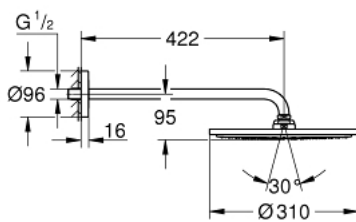

## 26 257 000 RAINSHOWER 310 HEAD SHOWER SET 422 MM, 1 SPRAY

### TOOTE KIRJELDUS

- Värvus: chrome
- consisting of:
  - Rainshower Cosmopolitan 310 head shower (27 477 000)
  - spray pattern: Rain
  - maximum flow rate (at 3 bar): 12.5 l/min
  - shower arm 422 mm (26 146)
- GROHE DreamSpray - perfect spray pattern
- GROHE LongLife finish
- GROHE SpeedClean - effortless limescale removal
- suitable for instantaneous heater

26 257 000 **RAINSHOWER 310 HEAD SHOWER SET 422 MM, 1 SPRAY**

**VARUOSAD**, august 2014 – nüüd

1: Spare part set (Tellimuse number 45933000)