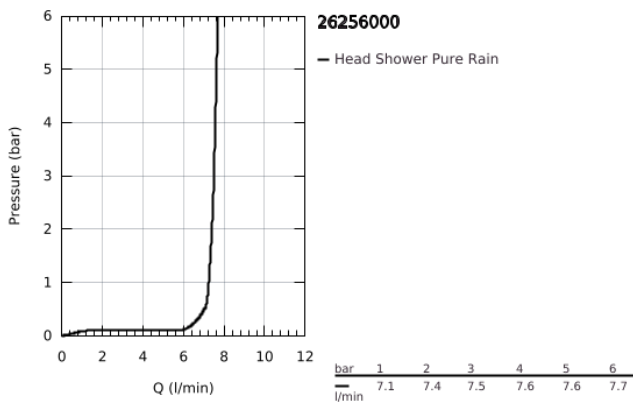

26 256 000 RAINSHOWER COSMOPOLITAN 400 HEAD SHOWER SET CEILING 142 MM, 1 SPRAY

TOOTE KIRJELDUS

- Värvus: chrome
- consisting of:
 - head shower Rainshower Cosmopolitan 400 (28 778)
 - spray pattern: Rain
 - maximum flow rate (at 3 bar): 7.5 l/min
- Rainshower shower arm ceiling 142 mm (28 724 000)
- GROHE DreamSpray - perfect spray pattern
- GROHE LongLife finish
- GROHE SpeedClean - effortless limescale removal
- suitable for instantaneous heater

26 256 000 **RAINSHOWER COSMOPOLITAN 400 HEAD SHOWER SET CEILING 142 MM, 1
SPRAY**

VARUOSAD, august 2015 – nüüd

1: Spare part set (Tellimuse number 45933000)

2: Escutcheon (Tellimuse number 11741000)