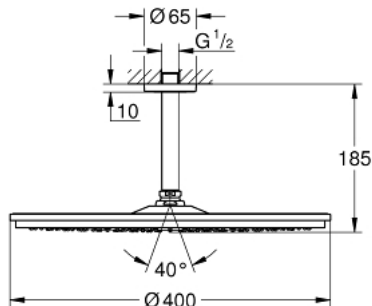

26 256 000 RAINSHOWER COSMOPOLITAN 400 HEAD SHOWER SET CEILING 142 MM, 1 SPRAY

TOOTE KIRJELDUS

- Värvus: chrome
- consisting of:
 - head shower Rainshower Cosmopolitan 400 (28 778)
 - spray pattern: Rain
 - maximum flow rate (at 3 bar): 7.5 l/min
- Rainshower shower arm ceiling 142 mm (28 724 000)
- GROHE DreamSpray - perfect spray pattern
- GROHE LongLife finish
- GROHE SpeedClean - effortless limescale removal
- suitable for instantaneous heater

26 256 000 **RAINSHOWER COSMOPOLITAN 400 HEAD SHOWER SET CEILING 142 MM, 1
SPRAY**

VARUOSAD, august 2015 – nüüd

1: Spare part set (Tellimuse number 45933000)

2: Escutcheon (Tellimuse number 11741000)