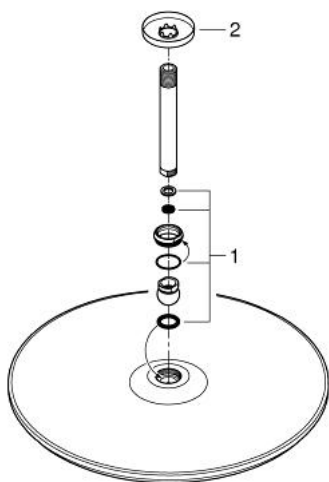

26 256 000 RAINSHOWER COSMOPOLITAN 400 HEAD SHOWER SET CEILING 142 MM, 1 SPRAY

TOOTE KIRJELDUS

- Värvus: chrome
- consisting of:
 - head shower Rainshower Cosmopolitan 400 (28 778)
 - spray pattern: Rain
 - maximum flow rate (at 3 bar): 7.5 l/min
- Rainshower shower arm ceiling 142 mm (28 724 000)
- GROHE DreamSpray - perfect spray pattern
- GROHE LongLife finish
- GROHE SpeedClean - effortless limescale removal
- suitable for instantaneous heater

26 256 000 **RAINSHOWER COSMOPOLITAN 400 HEAD SHOWER SET CEILING 142 MM, 1
SPRAY**

VARUOSAD, august 2015 – nüüd

1: Spare part set (Tellimuse number 45933000)

2: Escutcheon (Tellimuse number 11741000)