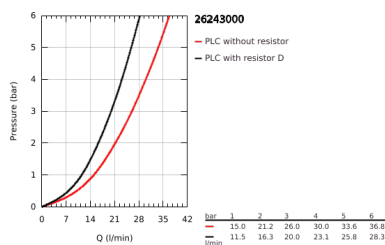

26 243 000 EUPHORIA SYSTEM SHOWER SYSTEM WITH BATH THERMOSTAT FOR WALL MOUNTING

TOOTE KIRJELDUS

- Värvus: chrome
- with short shower rail for installation in showers
- consisting of:
 - horizontal swivable 450 mm shower arm
 - exposed thermostat with Aquadimmer function
 - maximum flow rate (at 3 bar): 26 l/min
 - separate diverter for hand shower
 - gliding element
 - shower hose Silverflex 1750 mm 1/2" x 1/2" (28 388)
 - distance between thermostat and upper bracket: 1016 mm
 - maximum flow rate system (at 3 bar): 26 l/min (without bath inlet)
 - GROHE TurboStat - compact cartridge with wax thermoelement
 - GROHE SafeStop - safety button at 38°C
 - GROHE SafeStop Plus - optional temperature limiter at 43°C included
 - GROHE LongLife finish
 - Inner WaterGuide - inner insulation for surface protection
 - TwistStop - to prevent hose from twisting
 - suitable for instantaneous heaters from 18 kW/h
 - minimum flow rate 5 l/min.