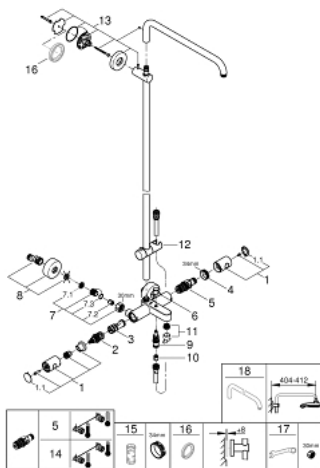

26 243 000 EUPHORIA SYSTEM SHOWER SYSTEM WITH BATH THERMOSTAT FOR WALL MOUNTING

VARUOSAD, juuli 2017 – märts 2021

- 1: Metal handle 1/2" (Tellimuse number 47984000)
- 1.1: Cover cap (Tellimuse number 6458500M)
- 2: Aquadimmer (Tellimuse number 47364000)
- 3: Water flow (Tellimuse number 47887000)
- 4: Fitting ring (Tellimuse number 47743000)
- 5: Thermostatic compact cartridge 1/2" (Tellimuse number 47439000)
- 6: Diverter knob (Tellimuse number 65648000)
- 7: Non-return valve (Tellimuse number 47189000)
- 7.1: Dirt strainer (Tellimuse number 0726400M)
- 7.2: Non-return valve (Tellimuse number 08565000)
- 7.3: O-ring $\varnothing 17 \times \varnothing 2$ (Tellimuse number 0305500M)
- 8: S-union (Tellimuse number 12662000)
- 9: Diverter (Tellimuse number 65655000)
- 10: Non-return valve (Tellimuse number 08565000)
- 11: Mousseur (Tellimuse number 13926000)
- 12: Glide element (Tellimuse number 12140000)
- 13: Shower bar holder (Tellimuse number 48279000)
- 14: GROHE TurboStat cartridge 1/2" (Tellimuse number 47175000)*
- 15: Socket spanner (Tellimuse number 19332000)*
- 16: Compensation disc (Tellimuse number 27180000)*
- 17: Special spanner (Tellimuse number 19377000)*
- 18: Shower arm for shower systems (Tellimuse number 14047000)*

* Lisatarvikud