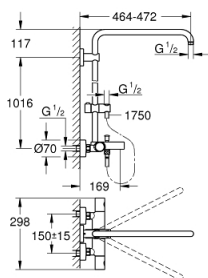

26 243 000 EUPHORIA SYSTEM SHOWER SYSTEM WITH BATH THERMOSTAT FOR WALL MOUNTING

TOOTE KIRJELDUS

- Värvus: chrome
- with short shower rail for installation in showers
- consisting of:
 - horizontal swivable 450 mm shower arm
 - exposed thermostat with Aquadimmer function
 - maximum flow rate (at 3 bar): 26 l/min
 - separate diverter for hand shower
 - gliding element
 - shower hose Silverflex 1750 mm 1/2" x 1/2" (28 388)
 - distance between thermostat and upper bracket: 1016 mm
 - maximum flow rate system (at 3 bar): 26 l/min (without bath inlet)
 - GROHE TurboStat - compact cartridge with wax thermoelement
 - GROHE SafeStop - safety button at 38°C
 - GROHE SafeStop Plus - optional temperature limiter at 43°C included
 - GROHE LongLife finish
 - Inner WaterGuide - inner insulation for surface protection
 - TwistStop - to prevent hose from twisting
 - suitable for instantaneous heaters from 18 kW/h
 - minimum flow rate 5 l/min.