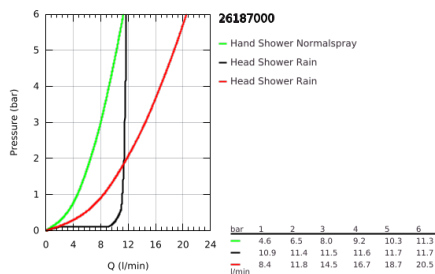

26 187 000 EUPHORIA SYSTEM 230 SHOWER SYSTEM WITH THERMOSTAT FOR WALL MOUNTING

TOOTE KIRJELDUS

- Värvus: chrome
- consisting of:
 - horizontal swivable 450 mm shower arm
 - exposed thermostat with Aquadimmer function
 - allows change between:
 - head shower 230 (27 479 000)
 - material: metal
 - spray pattern: Rain
 - maximum flow rate (at 3 bar): 11.5 l/min
 - with ball joint
 - rotation angle $\pm 15^\circ$
- hand shower Euphoria Cube Stick (27 698 000)
 - maximum flow rate (at 3 bar): 12.5 l/min
 - adjustable in height with gliding element (12 140 000)
- shower hose Silverflex 1750 mm 1/2" x 1/2" (28 388)
 - maximum flow rate system (at 3 bar): 12.5 l/min
- GROHE TurboStat - compact cartridge with wax thermoelement
- GROHE SafeStop - safety button at 38°C
- GROHE SafeStop Plus - optional temperature limiter at 43°C included
- GROHE DreamSpray - perfect spray pattern
- GROHE LongLife finish
- GROHE SpeedClean - effortless limescale removal
- TwistStop - to prevent hose from twisting
- GROHE MetalGrip ergonomically shaped metal handles
- suitable for instantaneous heaters from 18 kW/h
- minimum flow rate 5 l/min.
- optional upgrade: GROHE EasyReach tray (26 362)