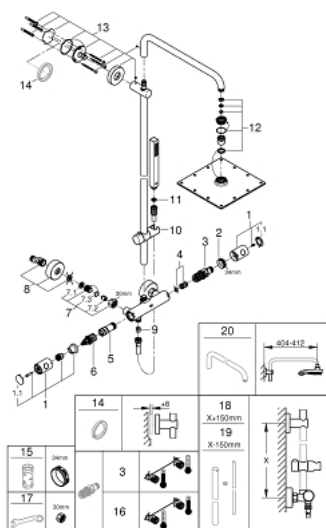

26 187 000 EUPHORIA SYSTEM 230 SHOWER SYSTEM WITH THERMOSTAT FOR WALL MOUNTING

VARUOSAD, juuli 2017 – nüüd

- 1: Metal handle 1/2" (Tellimuse number 47984000)
- 1.1: Cover cap (Tellimuse number 6458500M)
- 2: Fitting ring (Tellimuse number 47743000)
- 3: Thermostatic compact cartridge 1/2" (Tellimuse number 47439000)
- 4: Buffer (Tellimuse number 47398000)
- 5: Water flow (Tellimuse number 47751000)
- 6: Aquadimmer (Tellimuse number 12433000)
- 7: Non-return valve (Tellimuse number 47189000)
- 7.1: Dirt strainer (Tellimuse number 0726400M)
- 7.2: Non-return valve (Tellimuse number 08565000)
- 7.3: O-ring $\varnothing 17 \times \varnothing 2$ (Tellimuse number 0305500M)
- 8: S-union (Tellimuse number 12662000)
- 9: Non-return valve (Tellimuse number 08565000)
- 10: Glide element (Tellimuse number 12140000)
- 11: Dirt strainer (Tellimuse number 0700200M)
- 12: Spare part set (Tellimuse number 48471000)
- 13: Shower bar holder (Tellimuse number 48279000)
- 14: Compensation disc (Tellimuse number 27180000)*
- 15: Socket spanner (Tellimuse number 19332000)*
- 16: GROHE TurboStat cartridge 1/2" (Tellimuse number 47175000)*
- 17: Special spanner (Tellimuse number 19377000)*
- 18: Shower system pipe for retrofitting (Tellimuse number 48053000)*
- 19: Shower system pipe for retrofitting (Tellimuse number 48054000)*
- 20: Shower arm for shower systems (Tellimuse number 14047000)*

* Lisatarvikud