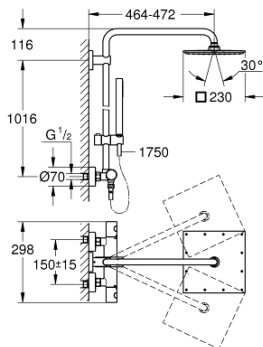

26 187 000 EUPHORIA SYSTEM 230 SHOWER SYSTEM WITH THERMOSTAT FOR WALL MOUNTING

TOOTE KIRJELDUS

- Värvus: chrome
- consisting of:
 - horizontal swivable 450 mm shower arm
 - exposed thermostat with Aquadimmer function
 - allows change between:
 - head shower 230 (27 479 000)
 - material: metal
 - spray pattern: Rain
 - maximum flow rate (at 3 bar): 11.5 l/min
 - with ball joint
 - rotation angle $\pm 15^\circ$
- hand shower Euphoria Cube Stick (27 698 000)
 - maximum flow rate (at 3 bar): 12.5 l/min
 - adjustable in height with gliding element (12 140 000)
- shower hose Silverflex 1750 mm 1/2" x 1/2" (28 388)
 - maximum flow rate system (at 3 bar): 12.5 l/min
- GROHE TurboStat - compact cartridge with wax thermoelement
- GROHE SafeStop - safety button at 38°C
- GROHE SafeStop Plus - optional temperature limiter at 43°C included
- GROHE DreamSpray - perfect spray pattern
- GROHE LongLife finish
- GROHE SpeedClean - effortless limescale removal
- TwistStop - to prevent hose from twisting
- GROHE MetalGrip ergonomically shaped metal handles
- suitable for instantaneous heaters from 18 kW/h
- minimum flow rate 5 l/min.
- optional upgrade: GROHE EasyReach tray (26 362)