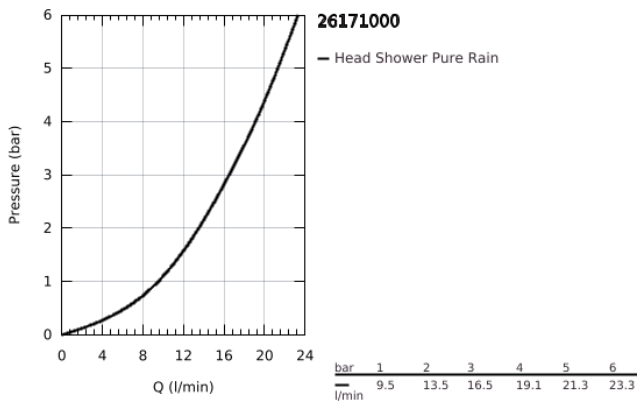

26 171 000 **RAINSHOWER COSMOPOLITAN 210 HEAD SHOWER SET 422 MM, 1 SPRAY**

**TOOTE KIRJELDUS**

- Värvus: chrome
- consisting of:
  - Rainshower Cosmopolitan 210 metal head shower, spray plate chrome (28 368 000)
  - spray pattern: Rain
  - maximum flow rate (at 3 bar): 16.5 l/min
  - Rainshower shower arm 422 mm, escutcheon chrome (26 146)
  - GROHE DreamSpray - perfect spray pattern
  - GROHE LongLife finish
  - GROHE SpeedClean - effortless limescale removal
  - suitable for instantaneous heater
  - starting at 0.5 bar flow pressure

26 171 000 **RAINSHOWER COSMOPOLITAN 210 HEAD SHOWER SET 422 MM, 1 SPRAY**

**VARUOSAD**, september 2013 – nüüd

1: Spare part set (Tellimuse number 45933000)