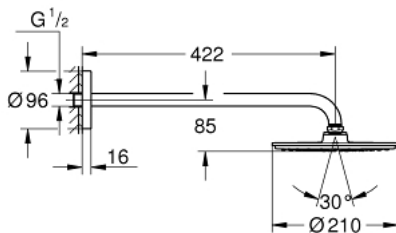

26 171 000 **RAINSHOWER COSMOPOLITAN 210 HEAD SHOWER SET 422 MM, 1 SPRAY**

**TOOTE KIRJELDUS**

- Värvus: chrome
- consisting of:
  - Rainshower Cosmopolitan 210 metal head shower, spray plate chrome (28 368 000)
  - spray pattern: Rain
  - maximum flow rate (at 3 bar): 16.5 l/min
  - Rainshower shower arm 422 mm, escutcheon chrome (26 146)
  - GROHE DreamSpray - perfect spray pattern
  - GROHE LongLife finish
  - GROHE SpeedClean - effortless limescale removal
  - suitable for instantaneous heater
  - starting at 0.5 bar flow pressure

26 171 000 **RAINSHOWER COSMOPOLITAN 210 HEAD SHOWER SET 422 MM, 1 SPRAY**

**VARUOSAD**, september 2013 – nüüd

1: Spare part set (Tellimuse number 45933000)