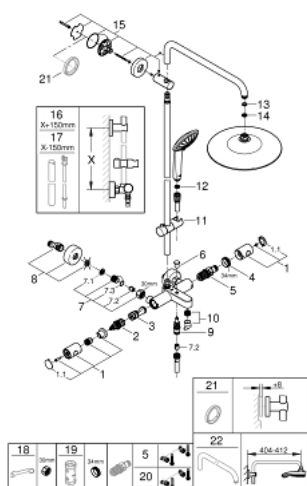

Pure Freude
an Wasser

26 114 002 **EUPHORIA SYSTEM 260 SHOWER SYSTEM WITH BATH THERMOSTAT FOR WALL MOUNTING**

TOOTE KIRJELDUS (2/2)

- professional edition

26 114 002 EUPHORIA SYSTEM 260 SHOWER SYSTEM WITH BATH THERMOSTAT FOR WALL MOUNTING

VARUOSAD, jaanuar 2020 – nüüd

- 1: Metal handle 1/2" (Tellimuse number 47984000)
- 1.1: Cover cap (Tellimuse number 6458500M)
- 2: Aquadimmer (Tellimuse number 47364000)
- 3: Water flow (Tellimuse number 47887000)
- 4: Fitting ring (Tellimuse number 47743000)
- 5: Thermostatic compact cartridge 1/2" (Tellimuse number 47439000)
- 6: Diverter knob (Tellimuse number 65648000)
- 7: Non-return valve (Tellimuse number 47189000)
- 7.1: Dirt strainer (Tellimuse number 0726400M)
- 7.2: Non-return valve (Tellimuse number 08565000)
- 7.3: O-ring $\varnothing 17 \times \varnothing 2$ (Tellimuse number 0305500M)
- 8: S-union (Tellimuse number 12662000)
- 9: Diverter (Tellimuse number 65655000)
- 10: Mousseur (Tellimuse number 13926000)
- 11: Glide element (Tellimuse number 12140000)
- 12: Dirt strainer (Tellimuse number 0700200M)
- 13: Fibre seal $\varnothing 18,5 \times \varnothing 12 \times 2$ (Tellimuse number 0138900M)
- 14: Dirt strainer (Tellimuse number 48007000)
- 15: Shower bar holder (Tellimuse number 48279000)
- 16: Shower system pipe for retrofitting (Tellimuse number 48514000)*
- 17: Shower system pipe for retrofitting (Tellimuse number 48515000)*
- 18: Special spanner (Tellimuse number 19377000)*
- 19: Socket spanner (Tellimuse number 19332000)*
- 20: GROHE TurboStat cartridge 1/2" (Tellimuse number 47175000)*
- 21: Compensation disc (Tellimuse number 27180000)*
- 22: Shower arm for shower systems (Tellimuse number 14047000)*