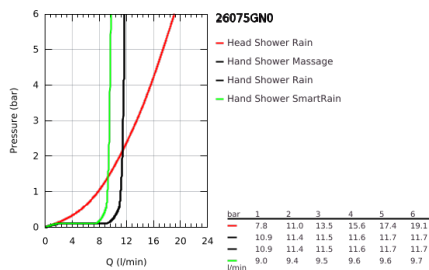

## 26 075 GN0 EUPHORIA SYSTEM 310 SHOWER SYSTEM WITH THERMOSTATIC MIXER FOR WALL MOUNTING

### TOOTE KIRJELDUS

- Värvus: brushed cool sunrise
- consisting of:
  - horizontal swivable 450 mm shower arm
  - exposed thermostat with Aquadimmer function
  - allows change between:
    - Rainshower Cosmopolitan 310 metal head shower
    - maximum flow rate (at 3 bar): 13.5 l/min
    - with ball joint
    - rotation angle  $\pm 15^\circ$
    - hand shower Euphoria 110 Massage
    - spray patterns: Rain, Massage, SmartRain
    - maximum flow rate (at 3 bar): 11.5 l/min
    - adjustable in height with gliding element
    - shower hose Silverflex 1750 mm 1/2" x 1/2" (28 388)
    - maximum flow rate system (at 3 bar): 13.5 l/min
    - minimum flow rate 5 l/min.
  - GROHE TurboStat - compact cartridge with wax thermoelement
  - GROHE SafeStop - safety button at 38°C
  - GROHE SafeStop Plus - optional temperature limiter at 43°C included
  - GROHE MetalGrip ergonomically shaped metal handles
  - GROHE DreamSpray - perfect spray pattern
  - GROHE LongLife finish
  - GROHE SprayDimmer - stepless flow rate adjustment
  - GROHE SpeedClean - effortless limescale removal
  - TwistStop - to prevent hose from twisting
  - suitable for instantaneous heaters from 18 kW/h
  - optional upgrade: GROHE EasyReach tray (26 362)