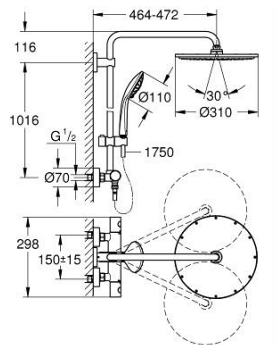

## 26 075 GN0 EUPHORIA SYSTEM 310 SHOWER SYSTEM WITH THERMOSTATIC MIXER FOR WALL MOUNTING

### TOOTE KIRJELDUS

- Värvus: brushed cool sunrise
- consisting of:
  - horizontal swivable 450 mm shower arm
  - exposed thermostat with Aquadimmer function
  - allows change between:
    - Rainshower Cosmopolitan 310 metal head shower
    - maximum flow rate (at 3 bar): 13.5 l/min
    - with ball joint
    - rotation angle  $\pm 15^\circ$
    - hand shower Euphoria 110 Massage
    - spray patterns: Rain, Massage, SmartRain
    - maximum flow rate (at 3 bar): 11.5 l/min
    - adjustable in height with gliding element
    - shower hose Silverflex 1750 mm 1/2" x 1/2" (28 388)
    - maximum flow rate system (at 3 bar): 13.5 l/min
    - minimum flow rate 5 l/min.
  - GROHE TurboStat - compact cartridge with wax thermoelement
  - GROHE SafeStop - safety button at 38°C
  - GROHE SafeStop Plus - optional temperature limiter at 43°C included
  - GROHE MetalGrip ergonomically shaped metal handles
  - GROHE DreamSpray - perfect spray pattern
  - GROHE LongLife finish
  - GROHE SprayDimmer - stepless flow rate adjustment
  - GROHE SpeedClean - effortless limescale removal
  - TwistStop - to prevent hose from twisting
  - suitable for instantaneous heaters from 18 kW/h
  - optional upgrade: GROHE EasyReach tray (26 362)