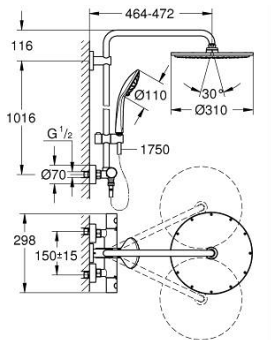

26 075 GL0 EUPHORIA SYSTEM 310 SHOWER SYSTEM WITH THERMOSTATIC MIXER FOR WALL MOUNTING

TOOTE KIRJELDUS

- Värvus: cool sunrise
- consisting of:
 - horizontal swivable 450 mm shower arm
 - exposed thermostat with Aquadimmer function
 - allows change between:
 - Rainshower Cosmopolitan 310 metal head shower
 - maximum flow rate (at 3 bar): 13.5 l/min
 - with ball joint
 - rotation angle $\pm 15^\circ$
 - hand shower Euphoria 110 Massage
 - spray patterns: Rain, Massage, SmartRain
 - maximum flow rate (at 3 bar): 11.5 l/min
 - adjustable in height with gliding element
 - shower hose Silverflex 1750 mm 1/2" x 1/2" (28 388)
 - maximum flow rate system (at 3 bar): 13.5 l/min
 - minimum flow rate 5 l/min.
 - GROHE TurboStat - compact cartridge with wax thermoelement
 - GROHE SafeStop - safety button at 38°C
 - GROHE SafeStop Plus - optional temperature limiter at 43°C included
 - GROHE MetalGrip ergonomically shaped metal handles
 - GROHE DreamSpray - perfect spray pattern
 - GROHE LongLife finish
 - GROHE SprayDimmer - stepless flow rate adjustment
 - GROHE SpeedClean - effortless limescale removal
 - TwistStop - to prevent hose from twisting
 - suitable for instantaneous heaters from 18 kW/h
 - optional upgrade: GROHE EasyReach tray (26 362)