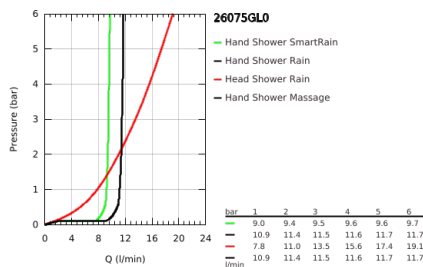

26 075 GL0 EUPHORIA SYSTEM 310 SHOWER SYSTEM WITH THERMOSTATIC MIXER FOR WALL MOUNTING

TOOTE KIRJELDUS

- Värvus: cool sunrise
- consisting of:
 - horizontal swivable 450 mm shower arm
 - exposed thermostat with Aquadimmer function
 - allows change between:
 - Rainshower Cosmopolitan 310 metal head shower
 - maximum flow rate (at 3 bar): 13.5 l/min
 - with ball joint
 - rotation angle $\pm 15^\circ$
 - hand shower Euphoria 110 Massage
 - spray patterns: Rain, Massage, SmartRain
 - maximum flow rate (at 3 bar): 11.5 l/min
 - adjustable in height with gliding element
 - shower hose Silverflex 1750 mm 1/2" x 1/2" (28 388)
 - maximum flow rate system (at 3 bar): 13.5 l/min
 - minimum flow rate 5 l/min.
 - GROHE TurboStat - compact cartridge with wax thermoelement
 - GROHE SafeStop - safety button at 38°C
 - GROHE SafeStop Plus - optional temperature limiter at 43°C included
 - GROHE MetalGrip ergonomically shaped metal handles
 - GROHE DreamSpray - perfect spray pattern
 - GROHE LongLife finish
 - GROHE SprayDimmer - stepless flow rate adjustment
 - GROHE SpeedClean - effortless limescale removal
 - TwistStop - to prevent hose from twisting
 - suitable for instantaneous heaters from 18 kW/h
 - optional upgrade: GROHE EasyReach tray (26 362)