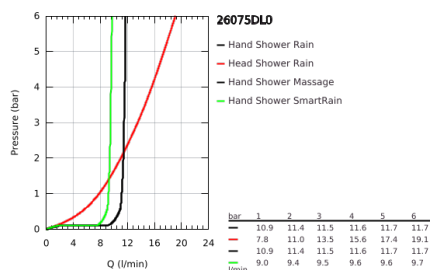

26 075 DL0 EUPHORIA SYSTEM 310 SHOWER SYSTEM WITH THERMOSTATIC MIXER FOR WALL MOUNTING

TOOTE KIRJELDUS

- Värvus: brushed warm sunset
- consisting of:
 - horizontal swivable 450 mm shower arm
 - exposed thermostat with Aquadimmer function
 - allows change between:
 - Rainshower Cosmopolitan 310 metal head shower
 - maximum flow rate (at 3 bar): 13.5 l/min
 - with ball joint
 - rotation angle $\pm 15^\circ$
 - hand shower Euphoria 110 Massage
 - spray patterns: Rain, Massage, SmartRain
 - maximum flow rate (at 3 bar): 11.5 l/min
 - adjustable in height with gliding element
 - shower hose Silverflex 1750 mm 1/2" x 1/2" (28 388)
 - maximum flow rate system (at 3 bar): 13.5 l/min
 - minimum flow rate 5 l/min.
 - GROHE TurboStat - compact cartridge with wax thermoelement
 - GROHE SafeStop - safety button at 38°C
 - GROHE SafeStop Plus - optional temperature limiter at 43°C included
 - GROHE MetalGrip ergonomically shaped metal handles
 - GROHE DreamSpray - perfect spray pattern
 - GROHE LongLife finish
 - GROHE SprayDimmer - stepless flow rate adjustment
 - GROHE SpeedClean - effortless limescale removal
 - TwistStop - to prevent hose from twisting
 - suitable for instantaneous heaters from 18 kW/h
 - optional upgrade: GROHE EasyReach tray (26 362)