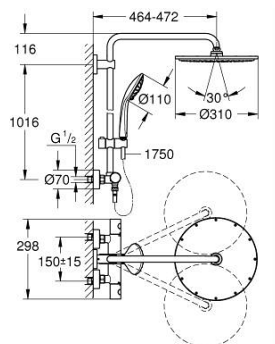

26 075 DL0 EUPHORIA SYSTEM 310 SHOWER SYSTEM WITH THERMOSTATIC MIXER FOR WALL MOUNTING

TOOTE KIRJELDUS

- Värvus: brushed warm sunset
- consisting of:
 - horizontal swivable 450 mm shower arm
 - exposed thermostat with Aquadimmer function
 - allows change between:
 - Rainshower Cosmopolitan 310 metal head shower
 - maximum flow rate (at 3 bar): 13.5 l/min
 - with ball joint
 - rotation angle $\pm 15^\circ$
 - hand shower Euphoria 110 Massage
 - spray patterns: Rain, Massage, SmartRain
 - maximum flow rate (at 3 bar): 11.5 l/min
 - adjustable in height with gliding element
 - shower hose Silverflex 1750 mm 1/2" x 1/2" (28 388)
 - maximum flow rate system (at 3 bar): 13.5 l/min
 - minimum flow rate 5 l/min.
 - GROHE TurboStat - compact cartridge with wax thermoelement
 - GROHE SafeStop - safety button at 38°C
 - GROHE SafeStop Plus - optional temperature limiter at 43°C included
 - GROHE MetalGrip ergonomically shaped metal handles
 - GROHE DreamSpray - perfect spray pattern
 - GROHE LongLife finish
 - GROHE SprayDimmer - stepless flow rate adjustment
 - GROHE SpeedClean - effortless limescale removal
 - TwistStop - to prevent hose from twisting
 - suitable for instantaneous heaters from 18 kW/h
 - optional upgrade: GROHE EasyReach tray (26 362)