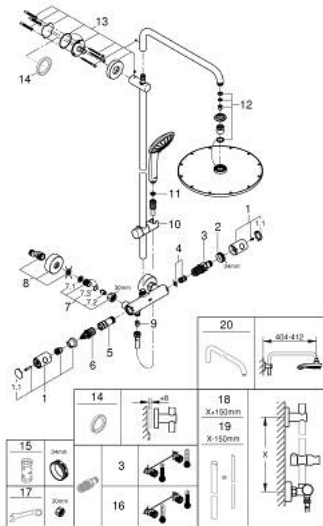

26 075 DC0 EUPHORIA SYSTEM 310 SHOWER SYSTEM WITH THERMOSTATIC MIXER FOR WALL MOUNTING

VARUOSAD, juuli 2017 – nüüd

- 1: Metal handle 1/2" (Tellimuse number 47984DC0)
- 1.1: Cover cap (Tellimuse number 64585DCM)
- 2: Fitting ring (Tellimuse number 47743000)
- 3: Thermostatic compact cartridge 1/2" (Tellimuse number 47439000)
- 4: Buffer (Tellimuse number 47398000)
- 5: Water flow (Tellimuse number 47751000)
- 6: Aquadimmer (Tellimuse number 12433000)
- 7: Non-return valve (Tellimuse number 47189DC0)
- 7.1: Dirt strainer (Tellimuse number 0726400M)
- 7.2: Non-return valve (Tellimuse number 08565000)
- 7.3: O-ring $\varnothing 17 \times \varnothing 2$ (Tellimuse number 0305500M)
- 8: S-union (Tellimuse number 12662DC0)
- 9: Non-return valve (Tellimuse number 08565000)
- 10: Glide element (Tellimuse number 12140DC0)
- 11: Dirt strainer (Tellimuse number 0700200M)
- 12: Spare part set (Tellimuse number 45933000)
- 13: Shower bar holder (Tellimuse number 48279DC0)
- 15: Socket spanner (Tellimuse number 19332000)*
- 16: GROHE TurboStat cartridge 1/2" (Tellimuse number 47175000)*
- 17: Special spanner (Tellimuse number 19377000)*

* Lisatarvikud