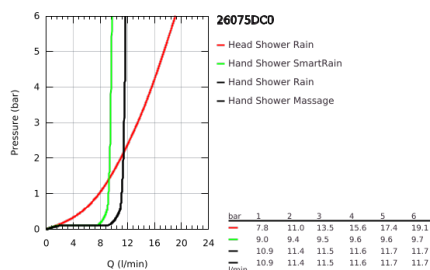

26 075 DC0 EUPHORIA SYSTEM 310 SHOWER SYSTEM WITH THERMOSTATIC MIXER FOR WALL MOUNTING

TOOTE KIRJELDUS

- Värvus: supersteel
- consisting of:
 - horizontal swivable 450 mm shower arm
 - exposed thermostat with Aquadimmer function
 - allows change between:
 - Rainshower Cosmopolitan 310 metal head shower
 - maximum flow rate (at 3 bar): 13.5 l/min
 - with ball joint
 - rotation angle $\pm 15^\circ$
 - hand shower Euphoria 110 Massage
 - spray patterns: Rain, Massage, SmartRain
 - maximum flow rate (at 3 bar): 11.5 l/min
 - adjustable in height with gliding element
 - shower hose Silverflex 1750 mm 1/2" x 1/2" (28 388)
 - maximum flow rate system (at 3 bar): 13.5 l/min
 - minimum flow rate 5 l/min.
- GROHE TurboStat - compact cartridge with wax thermoelement
- GROHE SafeStop - safety button at 38°C
- GROHE SafeStop Plus - optional temperature limiter at 43°C included
- GROHE MetalGrip ergonomically shaped metal handles
- GROHE DreamSpray - perfect spray pattern
- GROHE LongLife finish
- GROHE SprayDimmer - stepless flow rate adjustment
- GROHE SpeedClean - effortless limescale removal
- TwistStop - to prevent hose from twisting
- suitable for instantaneous heaters from 18 kW/h
- optional upgrade: GROHE EasyReach tray (26 362)