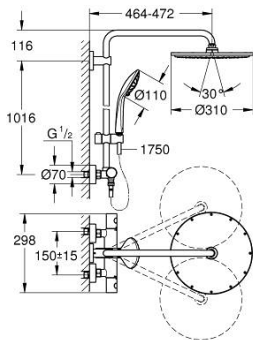

26 075 DA0 EUPHORIA SYSTEM 310 SHOWER SYSTEM WITH THERMOSTATIC MIXER FOR WALL MOUNTING

TOOTE KIRJELDUS

- Värvus: warm sunset
- consisting of:
 - horizontal swivable 450 mm shower arm
 - exposed thermostat with Aquadimmer function
 - allows change between:
 - Rainshower Cosmopolitan 310 metal head shower
 - maximum flow rate (at 3 bar): 13.5 l/min
 - with ball joint
 - rotation angle $\pm 15^\circ$
 - hand shower Euphoria 110 Massage
 - spray patterns: Rain, Massage, SmartRain
 - maximum flow rate (at 3 bar): 11.5 l/min
 - adjustable in height with gliding element
 - shower hose Silverflex 1750 mm 1/2" x 1/2" (28 388)
 - maximum flow rate system (at 3 bar): 13.5 l/min
 - minimum flow rate 5 l/min.
 - GROHE TurboStat - compact cartridge with wax thermoelement
 - GROHE SafeStop - safety button at 38°C
 - GROHE SafeStop Plus - optional temperature limiter at 43°C included
 - GROHE MetalGrip ergonomically shaped metal handles
 - GROHE DreamSpray - perfect spray pattern
 - GROHE LongLife finish
 - GROHE SprayDimmer - stepless flow rate adjustment
 - GROHE SpeedClean - effortless limescale removal
 - TwistStop - to prevent hose from twisting
 - suitable for instantaneous heaters from 18 kW/h
 - optional upgrade: GROHE EasyReach tray (26 362)