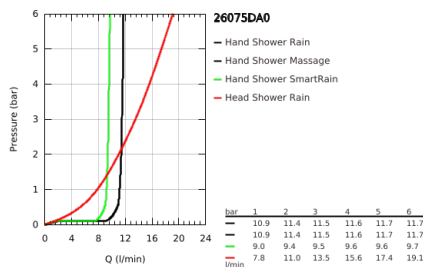

26 075 DA0 EUPHORIA SYSTEM 310 SHOWER SYSTEM WITH THERMOSTATIC MIXER FOR WALL MOUNTING

TOOTE KIRJELDUS

- Värvus: warm sunset
- consisting of:
 - horizontal swivable 450 mm shower arm
 - exposed thermostat with Aquadimmer function
 - allows change between:
 - Rainshower Cosmopolitan 310 metal head shower
 - maximum flow rate (at 3 bar): 13.5 l/min
 - with ball joint
 - rotation angle $\pm 15^\circ$
 - hand shower Euphoria 110 Massage
 - spray patterns: Rain, Massage, SmartRain
 - maximum flow rate (at 3 bar): 11.5 l/min
 - adjustable in height with gliding element
 - shower hose Silverflex 1750 mm 1/2" x 1/2" (28 388)
 - maximum flow rate system (at 3 bar): 13.5 l/min
 - minimum flow rate 5 l/min.
 - GROHE TurboStat - compact cartridge with wax thermoelement
 - GROHE SafeStop - safety button at 38°C
 - GROHE SafeStop Plus - optional temperature limiter at 43°C included
 - GROHE MetalGrip ergonomically shaped metal handles
 - GROHE DreamSpray - perfect spray pattern
 - GROHE LongLife finish
 - GROHE SprayDimmer - stepless flow rate adjustment
 - GROHE SpeedClean - effortless limescale removal
 - TwistStop - to prevent hose from twisting
 - suitable for instantaneous heaters from 18 kW/h
 - optional upgrade: GROHE EasyReach tray (26 362)