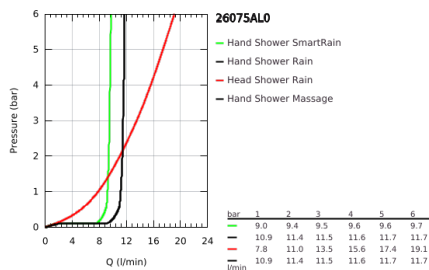

26 075 AL0 EUPHORIA SYSTEM 310 SHOWER SYSTEM WITH THERMOSTATIC MIXER FOR WALL MOUNTING

TOOTE KIRJELDUS

- Värvus: brushed hard graphite
- consisting of:
 - horizontal swivable 450 mm shower arm
 - exposed thermostat with Aquadimmer function
 - allows change between:
 - Rainshower Cosmopolitan 310 metal head shower
 - maximum flow rate (at 3 bar): 13.5 l/min
 - with ball joint
 - rotation angle $\pm 15^\circ$
 - hand shower Euphoria 110 Massage
 - spray patterns: Rain, Massage, SmartRain
 - maximum flow rate (at 3 bar): 11.5 l/min
 - adjustable in height with gliding element
 - shower hose Silverflex 1750 mm 1/2" x 1/2" (28 388)
 - maximum flow rate system (at 3 bar): 13.5 l/min
 - minimum flow rate 5 l/min.
 - GROHE TurboStat - compact cartridge with wax thermoelement
 - GROHE SafeStop - safety button at 38°C
 - GROHE SafeStop Plus - optional temperature limiter at 43°C included
 - GROHE MetalGrip ergonomically shaped metal handles
 - GROHE DreamSpray - perfect spray pattern
 - GROHE LongLife finish
 - GROHE SprayDimmer - stepless flow rate adjustment
 - GROHE SpeedClean - effortless limescale removal
 - TwistStop - to prevent hose from twisting
 - suitable for instantaneous heaters from 18 kW/h
 - optional upgrade: GROHE EasyReach tray (26 362)