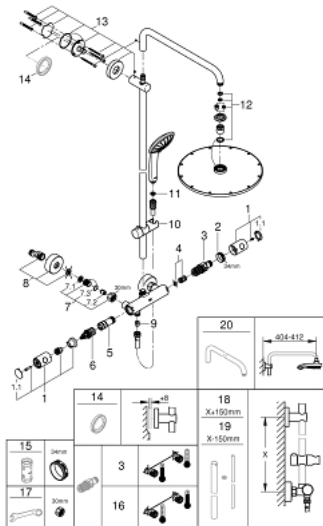

26 075 AL0 EUPHORIA SYSTEM 310 SHOWER SYSTEM WITH THERMOSTATIC MIXER FOR WALL MOUNTING

VARUOSAD, november 2016 – nüüd

- 1: Metal handle 1/2" (Tellimuse number 47984AL0)
- 1.1: Cover cap (Tellimuse number 64585ALM)
- 2: Fitting ring (Tellimuse number 47743000)
- 3: Thermostatic compact cartridge 1/2" (Tellimuse number 47439000)
- 4: Buffer (Tellimuse number 47398000)
- 5: Water flow (Tellimuse number 47751000)
- 6: Aquadimmer (Tellimuse number 12433000)
- 7: Non-return valve (Tellimuse number 47189AL0)
- 7.1: Dirt strainer (Tellimuse number 0726400M)
- 7.2: Non-return valve (Tellimuse number 08565000)
- 7.3: O-ring $\varnothing 17 \times \varnothing 2$ (Tellimuse number 0305500M)
- 8: S-union (Tellimuse number 12662AL0)
- 9: Non-return valve (Tellimuse number 08565000)
- 10: Glide element (Tellimuse number 12140AL0)
- 11: Dirt strainer (Tellimuse number 0700200M)
- 12: Spare part set (Tellimuse number 45933000)
- 13: Shower bar holder (Tellimuse number 48279AL0)
- 15: Socket spanner (Tellimuse number 19332000)*
- 16: GROHE TurboStat cartridge 1/2" (Tellimuse number 47175000)*
- 17: Special spanner (Tellimuse number 19377000)*

* Lisatarvikud