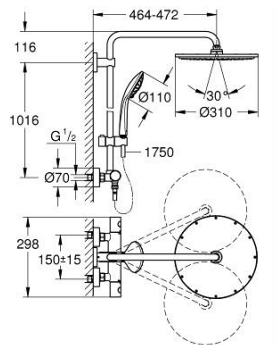

26 075 AL0 EUPHORIA SYSTEM 310 SHOWER SYSTEM WITH THERMOSTATIC MIXER FOR WALL MOUNTING

TOOTE KIRJELDUS

- Värvus: brushed hard graphite
- consisting of:
 - horizontal swivable 450 mm shower arm
 - exposed thermostat with Aquadimmer function
 - allows change between:
 - Rainshower Cosmopolitan 310 metal head shower
 - maximum flow rate (at 3 bar): 13.5 l/min
 - with ball joint
 - rotation angle $\pm 15^\circ$
 - hand shower Euphoria 110 Massage
 - spray patterns: Rain, Massage, SmartRain
 - maximum flow rate (at 3 bar): 11.5 l/min
 - adjustable in height with gliding element
 - shower hose Silverflex 1750 mm 1/2" x 1/2" (28 388)
 - maximum flow rate system (at 3 bar): 13.5 l/min
 - minimum flow rate 5 l/min.
 - GROHE TurboStat - compact cartridge with wax thermoelement
 - GROHE SafeStop - safety button at 38°C
 - GROHE SafeStop Plus - optional temperature limiter at 43°C included
 - GROHE MetalGrip ergonomically shaped metal handles
 - GROHE DreamSpray - perfect spray pattern
 - GROHE LongLife finish
 - GROHE SprayDimmer - stepless flow rate adjustment
 - GROHE SpeedClean - effortless limescale removal
 - TwistStop - to prevent hose from twisting
 - suitable for instantaneous heaters from 18 kW/h
 - optional upgrade: GROHE EasyReach tray (26 362)