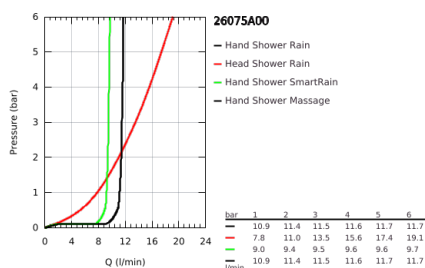

## 26 075 A00 EUPHORIA SYSTEM 310 SHOWER SYSTEM WITH THERMOSTATIC MIXER FOR WALL MOUNTING

### TOOTE KIRJELDUS

- Värvus: hard graphite
- consisting of:
  - horizontal swivable 450 mm shower arm
  - exposed thermostat with Aquadimmer function
  - allows change between:
    - Rainshower Cosmopolitan 310 metal head shower
    - maximum flow rate (at 3 bar): 13.5 l/min
    - with ball joint
    - rotation angle  $\pm 15^\circ$
    - hand shower Euphoria 110 Massage
    - spray patterns: Rain, Massage, SmartRain
    - maximum flow rate (at 3 bar): 11.5 l/min
    - adjustable in height with gliding element
    - shower hose Silverflex 1750 mm 1/2" x 1/2" (28 388)
    - maximum flow rate system (at 3 bar): 13.5 l/min
    - minimum flow rate 5 l/min.
  - GROHE TurboStat - compact cartridge with wax thermoelement
  - GROHE SafeStop - safety button at 38°C
  - GROHE SafeStop Plus - optional temperature limiter at 43°C included
  - GROHE MetalGrip ergonomically shaped metal handles
  - GROHE DreamSpray - perfect spray pattern
  - GROHE LongLife finish
  - GROHE SprayDimmer - stepless flow rate adjustment
  - GROHE SpeedClean - effortless limescale removal
  - TwistStop - to prevent hose from twisting
  - suitable for instantaneous heaters from 18 kW/h
  - optional upgrade: GROHE EasyReach tray (26 362)