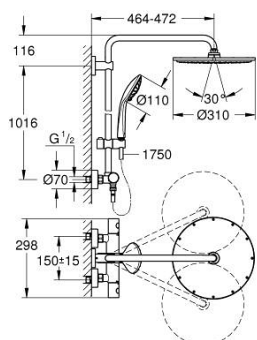

## 26 075 A00 EUPHORIA SYSTEM 310 SHOWER SYSTEM WITH THERMOSTATIC MIXER FOR WALL MOUNTING

### TOOTE KIRJELDUS

- Värvus: hard graphite
- consisting of:
  - horizontal swivable 450 mm shower arm
  - exposed thermostat with Aquadimmer function
  - allows change between:
    - Rainshower Cosmopolitan 310 metal head shower
    - maximum flow rate (at 3 bar): 13.5 l/min
    - with ball joint
    - rotation angle  $\pm 15^\circ$
    - hand shower Euphoria 110 Massage
    - spray patterns: Rain, Massage, SmartRain
    - maximum flow rate (at 3 bar): 11.5 l/min
    - adjustable in height with gliding element
    - shower hose Silverflex 1750 mm 1/2" x 1/2" (28 388)
    - maximum flow rate system (at 3 bar): 13.5 l/min
    - minimum flow rate 5 l/min.
  - GROHE TurboStat - compact cartridge with wax thermoelement
  - GROHE SafeStop - safety button at 38°C
  - GROHE SafeStop Plus - optional temperature limiter at 43°C included
  - GROHE MetalGrip ergonomically shaped metal handles
  - GROHE DreamSpray - perfect spray pattern
  - GROHE LongLife finish
  - GROHE SprayDimmer - stepless flow rate adjustment
  - GROHE SpeedClean - effortless limescale removal
  - TwistStop - to prevent hose from twisting
  - suitable for instantaneous heaters from 18 kW/h
  - optional upgrade: GROHE EasyReach tray (26 362)