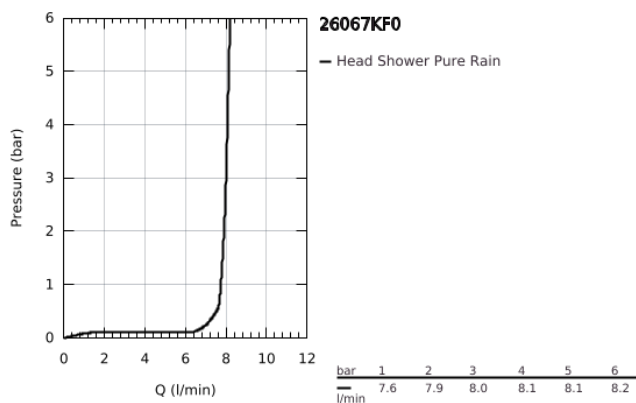

26 067 KF0 RAINSHOWER COSMOPOLITAN 310 HEAD SHOWER SET CEILING 142 MM, 1 SPRAY

TOOTE KIRJELDUS

- Värvus: phantom black
- consisting of:
 - head shower Rainshower Cosmopolitan 310
 - material: metal
 - spray pattern: Rain
 - maximum flow rate (at 3 bar): 8 l/min
 - Rainshower shower arm ceiling 142 mm
 - GROHE EcoJoy - less water, perfect flow
 - GROHE DreamSpray - perfect spray pattern
 - GROHE SpeedClean - effortless limescale removal

26 067 KF0 **RAINSHOWER COSMOPOLITAN 310 HEAD SHOWER SET CEILING 142 MM, 1
SPRAY**

VARUOSAD, aprill 2020 – nüüd

1: escutcheon (Tellimuse number 11741KF0)

2: Spare part set (Tellimuse number 45933000)