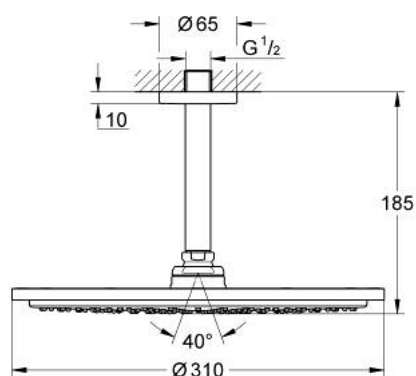

26 067 KF0 RAINSHOWER COSMOPOLITAN 310 HEAD SHOWER SET CEILING 142 MM, 1 SPRAY

TOOTE KIRJELDUS

- Värvus: phantom black
- consisting of:
 - head shower Rainshower Cosmopolitan 310
 - material: metal
 - spray pattern: Rain
 - maximum flow rate (at 3 bar): 8 l/min
 - Rainshower shower arm ceiling 142 mm
 - GROHE EcoJoy - less water, perfect flow
 - GROHE DreamSpray - perfect spray pattern
 - GROHE SpeedClean - effortless limescale removal

26 067 KF0 **RAINSHOWER COSMOPOLITAN 310 HEAD SHOWER SET CEILING 142 MM, 1
SPRAY**

VARUOSAD, aprill 2020 – nüüd

1: escutcheon (Tellimuse number 11741KF0)

2: Spare part set (Tellimuse number 45933000)