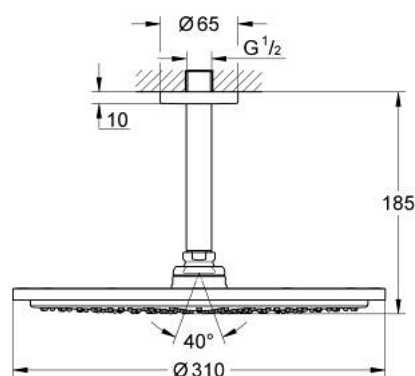

26 067 GN0 RAINSHOWER COSMOPOLITAN 310 HEAD SHOWER SET CEILING 142 MM, 1 SPRAY

TOOTE KIRJELDUS

- Värvus: brushed cool sunrise
- consisting of:
 - head shower Rainshower Cosmopolitan 310
 - material: metal
 - spray pattern: Rain
- maximum flow rate (at 3 bar): 8 l/min
- Rainshower shower arm ceiling 142 mm
- GROHE EcoJoy - less water, perfect flow
- GROHE DreamSpray - perfect spray pattern
- GROHE LongLife finish
- GROHE SpeedClean - effortless limescale removal