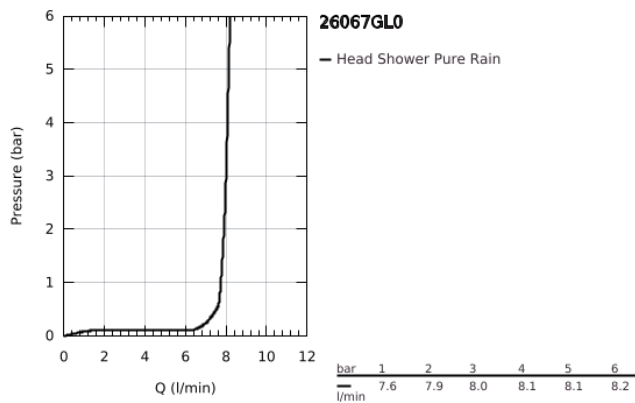

26 067 GL0 **RAINSHOWER COSMOPOLITAN 310 HEAD SHOWER SET CEILING 142 MM, 1 SPRAY**

TOOTE KIRJELDUS

- Värvus: cool sunrise
- consisting of:
 - head shower Rainshower Cosmopolitan 310
 - material: metal
 - spray pattern: Rain
- maximum flow rate (at 3 bar): 8 l/min
- Rainshower shower arm ceiling 142 mm
- GROHE EcoJoy - less water, perfect flow
- GROHE DreamSpray - perfect spray pattern
- GROHE LongLife finish
- GROHE SpeedClean - effortless limescale removal

26 067 GL0 RAINSHOWER COSMOPOLITAN 310 HEAD SHOWER SET CEILING 142 MM, 1
SPRAY

VARUOSAD, november 2016 – nüüd

1: escutcheon (Tellimuse number 11741GL0)

2: Spare part set (Tellimuse number 45933000)