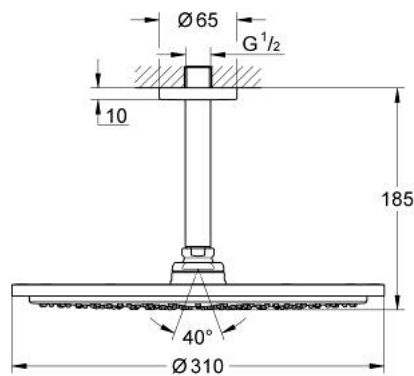

26 067 GL0 **RAINSHOWER COSMOPOLITAN 310 HEAD SHOWER SET CEILING 142 MM, 1 SPRAY**

TOOTE KIRJELDUS

- Värvus: cool sunrise
- consisting of:
 - head shower Rainshower Cosmopolitan 310
 - material: metal
 - spray pattern: Rain
- maximum flow rate (at 3 bar): 8 l/min
- Rainshower shower arm ceiling 142 mm
- GROHE EcoJoy - less water, perfect flow
- GROHE DreamSpray - perfect spray pattern
- GROHE LongLife finish
- GROHE SpeedClean - effortless limescale removal

26 067 GL0 RAINSHOWER COSMOPOLITAN 310 HEAD SHOWER SET CEILING 142 MM, 1
SPRAY

VARUOSAD, november 2016 – nüüd

1: escutcheon (Tellimuse number 11741GL0)

2: Spare part set (Tellimuse number 45933000)