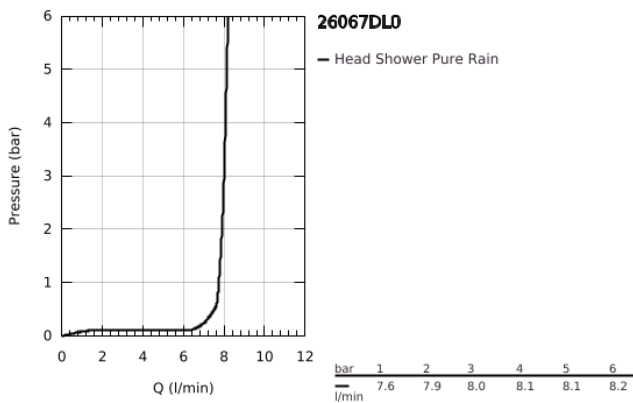

## 26 067 DL0 RAINSHOWER COSMOPOLITAN 310 HEAD SHOWER SET CEILING 142 MM, 1 SPRAY

### TOOTE KIRJELDUS

- Värvus: brushed warm sunset
- consisting of:
  - head shower Rainshower Cosmopolitan 310
  - material: metal
  - spray pattern: Rain
  - maximum flow rate (at 3 bar): 8 l/min
  - Rainshower shower arm ceiling 142 mm
  - GROHE EcoJoy - less water, perfect flow
  - GROHE DreamSpray - perfect spray pattern
  - GROHE LongLife finish
  - GROHE SpeedClean - effortless limescale removal

26 067 DL0 **RAINSHOWER COSMOPOLITAN 310 HEAD SHOWER SET CEILING 142 MM, 1  
SPRAY**

**VARUOSAD**, november 2016 – nüüd

1: escutcheon (Tellimuse number 11741DL0)

2: Spare part set (Tellimuse number 45933000)