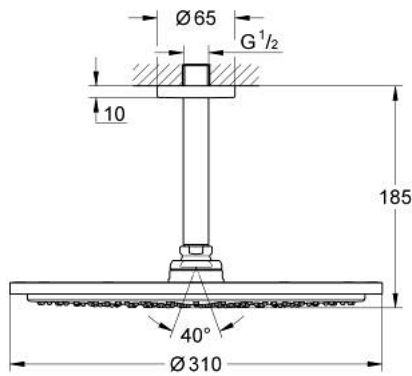

## 26 067 DL0 RAINSHOWER COSMOPOLITAN 310 HEAD SHOWER SET CEILING 142 MM, 1 SPRAY

### TOOTE KIRJELDUS

- Värvus: brushed warm sunset
- consisting of:
  - head shower Rainshower Cosmopolitan 310
  - material: metal
  - spray pattern: Rain
  - maximum flow rate (at 3 bar): 8 l/min
  - Rainshower shower arm ceiling 142 mm
  - GROHE EcoJoy - less water, perfect flow
  - GROHE DreamSpray - perfect spray pattern
  - GROHE LongLife finish
  - GROHE SpeedClean - effortless limescale removal

26 067 DL0 **RAINSHOWER COSMOPOLITAN 310 HEAD SHOWER SET CEILING 142 MM, 1  
SPRAY**

**VARUOSAD**, november 2016 – nüüd

1: escutcheon (Tellimuse number 11741DL0)

2: Spare part set (Tellimuse number 45933000)