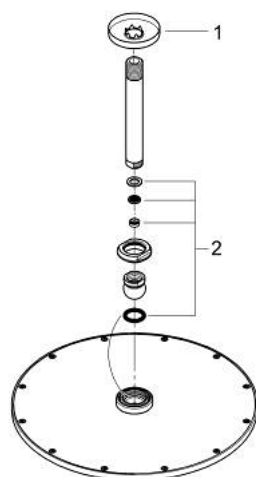

## 26 067 DC0 RAINSHOWER COSMOPOLITAN 310 HEAD SHOWER SET CEILING 142 MM, 1 SPRAY

### TOOTE KIRJELDUS

- Värvus: supersteel
- consisting of:
  - head shower Rainshower Cosmopolitan 310
  - material: metal
  - spray pattern: Rain
- maximum flow rate (at 3 bar): 8 l/min
- Rainshower shower arm ceiling 142 mm
- GROHE EcoJoy - less water, perfect flow
- GROHE DreamSpray - perfect spray pattern
- GROHE LongLife finish
- GROHE SpeedClean - effortless limescale removal

26 067 DC0 **RAINSHOWER COSMOPOLITAN 310 HEAD SHOWER SET CEILING 142 MM, 1  
SPRAY**

**VARUOSAD**, jaanuar 2016 – nüüd

1: Escutcheon (Tellimuse number 11741DC0)

2: Spare part set (Tellimuse number 45933000)