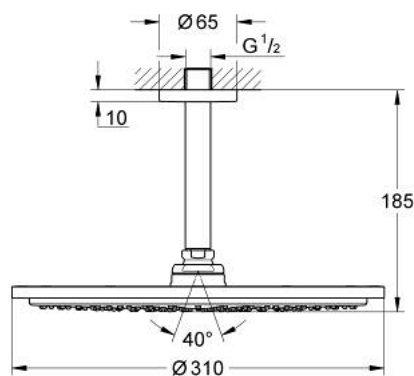

## 26 067 DC0 RAINSHOWER COSMOPOLITAN 310 HEAD SHOWER SET CEILING 142 MM, 1 SPRAY

### TOOTE KIRJELDUS

- Värvus: supersteel
- consisting of:
  - head shower Rainshower Cosmopolitan 310
  - material: metal
  - spray pattern: Rain
- maximum flow rate (at 3 bar): 8 l/min
- Rainshower shower arm ceiling 142 mm
- GROHE EcoJoy - less water, perfect flow
- GROHE DreamSpray - perfect spray pattern
- GROHE LongLife finish
- GROHE SpeedClean - effortless limescale removal

26 067 DC0 **RAINSHOWER COSMOPOLITAN 310 HEAD SHOWER SET CEILING 142 MM, 1  
SPRAY**

**VARUOSAD**, jaanuar 2016 – nüüd

1: Escutcheon (Tellimuse number 11741DC0)

2: Spare part set (Tellimuse number 45933000)