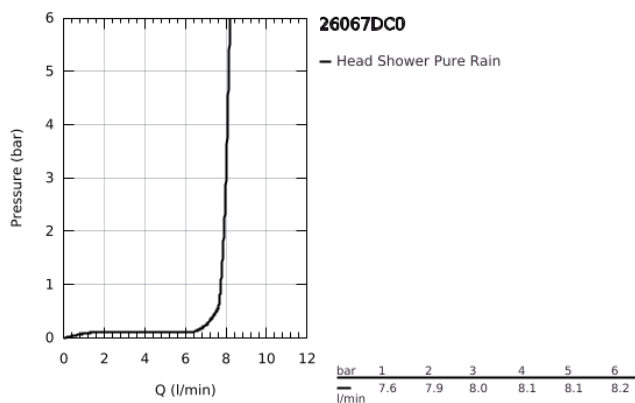

## 26 067 DC0 RAINSHOWER COSMOPOLITAN 310 HEAD SHOWER SET CEILING 142 MM, 1 SPRAY

### TOOTE KIRJELDUS

- Värvus: supersteel
- consisting of:
  - head shower Rainshower Cosmopolitan 310
  - material: metal
  - spray pattern: Rain
- maximum flow rate (at 3 bar): 8 l/min
- Rainshower shower arm ceiling 142 mm
- GROHE EcoJoy - less water, perfect flow
- GROHE DreamSpray - perfect spray pattern
- GROHE LongLife finish
- GROHE SpeedClean - effortless limescale removal

26 067 DC0 **RAINSHOWER COSMOPOLITAN 310 HEAD SHOWER SET CEILING 142 MM, 1  
SPRAY**

**VARUOSAD**, jaanuar 2016 – nüüd

1: Escutcheon (Tellimuse number 11741DC0)

2: Spare part set (Tellimuse number 45933000)