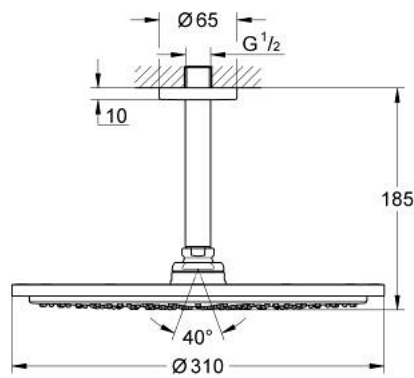

26 067 AL0 RAINSHOWER COSMOPOLITAN 310 HEAD SHOWER SET CEILING 142 MM, 1 SPRAY

TOOTE KIRJELDUS

- Värvus: brushed hard graphite
- consisting of:
 - head shower Rainshower Cosmopolitan 310
 - material: metal
 - spray pattern: Rain
- maximum flow rate (at 3 bar): 8 l/min
- Rainshower shower arm ceiling 142 mm
- GROHE EcoJoy - less water, perfect flow
- GROHE DreamSpray - perfect spray pattern
- GROHE LongLife finish
- GROHE SpeedClean - effortless limescale removal

26 067 AL0 RAINSHOWER COSMOPOLITAN 310 HEAD SHOWER SET CEILING 142 MM, 1
SPRAY

VARUOSAD, november 2016 – nüüd

1: Escutcheon (Tellimuse number 11741AL0)

2: Spare part set (Tellimuse number 45933000)