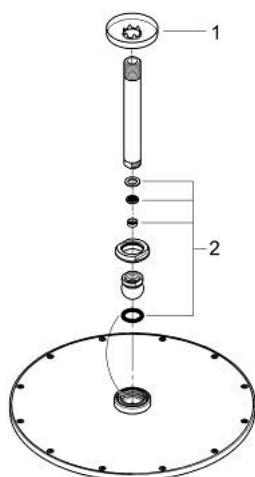

26 067 AL0 RAINSHOWER COSMOPOLITAN 310 HEAD SHOWER SET CEILING 142 MM, 1 SPRAY

TOOTE KIRJELDUS

- Värvus: brushed hard graphite
- consisting of:
 - head shower Rainshower Cosmopolitan 310
 - material: metal
 - spray pattern: Rain
- maximum flow rate (at 3 bar): 8 l/min
- Rainshower shower arm ceiling 142 mm
- GROHE EcoJoy - less water, perfect flow
- GROHE DreamSpray - perfect spray pattern
- GROHE LongLife finish
- GROHE SpeedClean - effortless limescale removal

26 067 AL0 RAINSHOWER COSMOPOLITAN 310 HEAD SHOWER SET CEILING 142 MM, 1
SPRAY

VARUOSAD, november 2016 – nüüd

1: Escutcheon (Tellimuse number 11741AL0)

2: Spare part set (Tellimuse number 45933000)