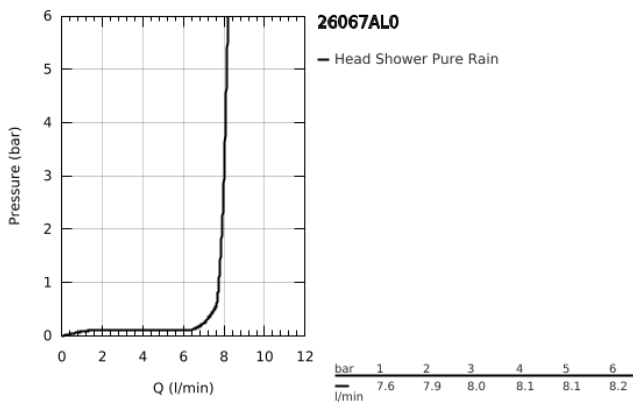

26 067 AL0 RAINSHOWER COSMOPOLITAN 310 HEAD SHOWER SET CEILING 142 MM, 1 SPRAY

TOOTE KIRJELDUS

- Värvus: brushed hard graphite
- consisting of:
 - head shower Rainshower Cosmopolitan 310
 - material: metal
 - spray pattern: Rain
- maximum flow rate (at 3 bar): 8 l/min
- Rainshower shower arm ceiling 142 mm
- GROHE EcoJoy - less water, perfect flow
- GROHE DreamSpray - perfect spray pattern
- GROHE LongLife finish
- GROHE SpeedClean - effortless limescale removal

26 067 AL0 RAINSHOWER COSMOPOLITAN 310 HEAD SHOWER SET CEILING 142 MM, 1
SPRAY

VARUOSAD, november 2016 – nüüd

1: Escutcheon (Tellimuse number 11741AL0)

2: Spare part set (Tellimuse number 45933000)