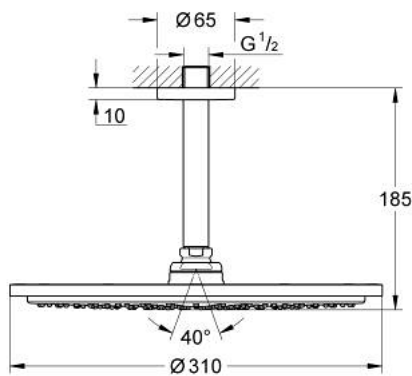

26 067 A00 RAINSHOWER COSMOPOLITAN 310 HEAD SHOWER SET CEILING 142 MM, 1 SPRAY

TOOTE KIRJELDUS

- Värvus: hard graphite
- consisting of:
 - head shower Rainshower Cosmopolitan 310
 - material: metal
 - spray pattern: Rain
- maximum flow rate (at 3 bar): 8 l/min
- Rainshower shower arm ceiling 142 mm
- GROHE EcoJoy - less water, perfect flow
- GROHE DreamSpray - perfect spray pattern
- GROHE LongLife finish
- GROHE SpeedClean - effortless limescale removal

26 067 A00 **RAINSHOWER COSMOPOLITAN 310 HEAD SHOWER SET CEILING 142 MM, 1
SPRAY**

VARUOSAD, november 2016 – nüüd

1: escutcheon (Tellimuse number 11741A00)

2: Spare part set (Tellimuse number 45933000)