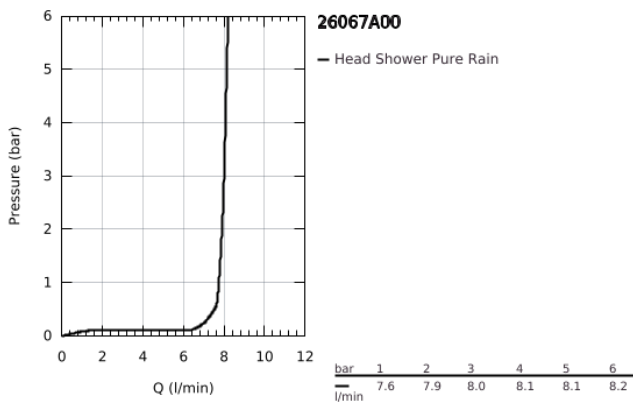

26 067 A00 RAINSHOWER COSMOPOLITAN 310 HEAD SHOWER SET CEILING 142 MM, 1 SPRAY

TOOTE KIRJELDUS

- Värvus: hard graphite
- consisting of:
 - head shower Rainshower Cosmopolitan 310
 - material: metal
 - spray pattern: Rain
- maximum flow rate (at 3 bar): 8 l/min
- Rainshower shower arm ceiling 142 mm
- GROHE EcoJoy - less water, perfect flow
- GROHE DreamSpray - perfect spray pattern
- GROHE LongLife finish
- GROHE SpeedClean - effortless limescale removal

26 067 A00 **RAINSHOWER COSMOPOLITAN 310 HEAD SHOWER SET CEILING 142 MM, 1
SPRAY**

VARUOSAD, november 2016 – nüüd

1: escutcheon (Tellimuse number 11741A00)

2: Spare part set (Tellimuse number 45933000)