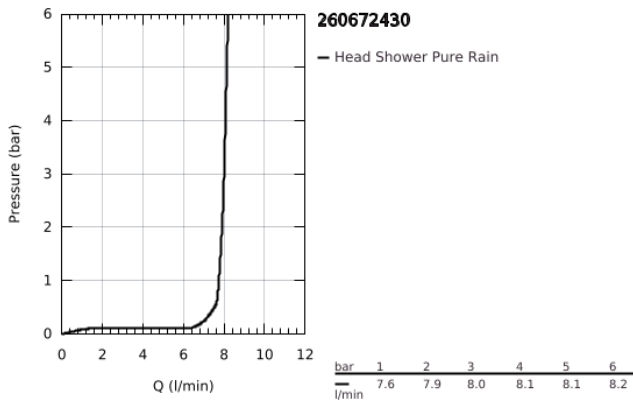

26 067 243 0 **RAINSHOWER COSMOPOLITAN 310 HEAD SHOWER SET CEILING 142 MM, 1 SPRAY**

TOOTE KIRJELDUS

- Värvus: matte black
- consisting of:
 - head shower Rainshower Cosmopolitan 310
 - material: metal
 - spray pattern: Rain
- maximum flow rate (at 3 bar): 8 l/min
- Rainshower shower arm ceiling 142 mm
- GROHE EcoJoy - less water, perfect flow
- GROHE DreamSpray - perfect spray pattern
- GROHE SpeedClean - effortless limescale removal

26 067 243 0 **RAINSHOWER COSMOPOLITAN 310 HEAD SHOWER SET CEILING 142 MM, 1
SPRAY**

VARUOSAD, mai 2024 – nüüd

1: escutcheon (Tellimuse number 117412430)

2: Spare part set (Tellimuse number 45933000)