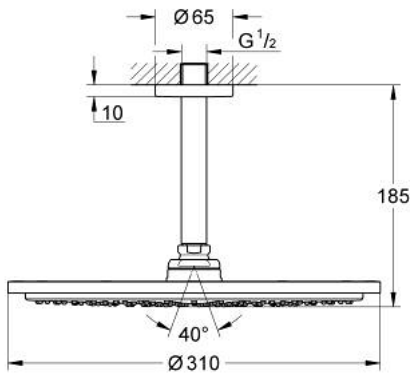

26 067 243 0 **RAINSHOWER COSMOPOLITAN 310 HEAD SHOWER SET CEILING 142 MM, 1 SPRAY**

TOOTE KIRJELDUS

- Värvus: matte black
- consisting of:
 - head shower Rainshower Cosmopolitan 310
 - material: metal
 - spray pattern: Rain
- maximum flow rate (at 3 bar): 8 l/min
- Rainshower shower arm ceiling 142 mm
- GROHE EcoJoy - less water, perfect flow
- GROHE DreamSpray - perfect spray pattern
- GROHE SpeedClean - effortless limescale removal

26 067 243 0 **RAINSHOWER COSMOPOLITAN 310 HEAD SHOWER SET CEILING 142 MM, 1
SPRAY**

VARUOSAD, mai 2024 – nüüd

1: escutcheon (Tellimuse number 117412430)

2: Spare part set (Tellimuse number 45933000)