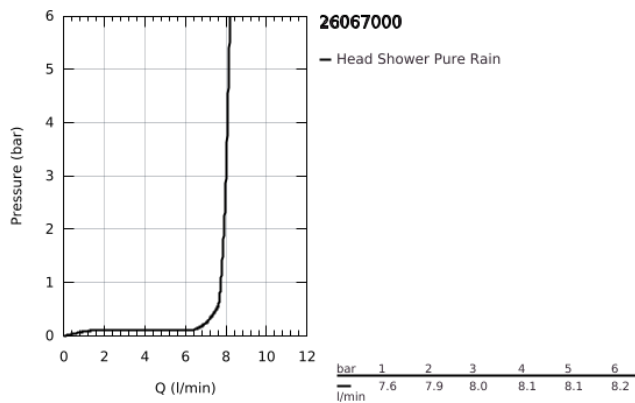

26 067 000 RAINSHOWER COSMOPOLITAN 310 HEAD SHOWER SET CEILING 142 MM, 1 SPRAY

TOOTE KIRJELDUS

- Värvus: chrome
- consisting of:
 - head shower Rainshower Cosmopolitan 310 (27 478 000)
 - material: metal
 - spray pattern: Rain
 - maximum flow rate (at 3 bar): 8 l/min
- Rainshower shower arm ceiling 142 mm (28 724 000)
- GROHE EcoJoy - less water, perfect flow
- GROHE DreamSpray - perfect spray pattern
- GROHE LongLife finish
- GROHE SpeedClean - effortless limescale removal

26 067 000 **RAINSHOWER COSMOPOLITAN 310 HEAD SHOWER SET CEILING 142 MM, 1
SPRAY**

VARUOSAD, november 2012 – nüüd

1: Escutcheon (Tellimuse number 11741000)

2: Spare part set (Tellimuse number 45933000)