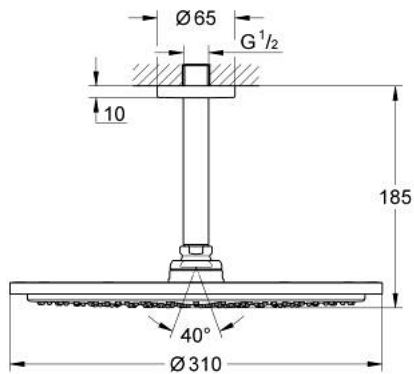

26 067 000 RAINSHOWER COSMOPOLITAN 310 HEAD SHOWER SET CEILING 142 MM, 1 SPRAY

TOOTE KIRJELDUS

- Värvus: chrome
- consisting of:
 - head shower Rainshower Cosmopolitan 310 (27 478 000)
 - material: metal
 - spray pattern: Rain
 - maximum flow rate (at 3 bar): 8 l/min
- Rainshower shower arm ceiling 142 mm (28 724 000)
- GROHE EcoJoy - less water, perfect flow
- GROHE DreamSpray - perfect spray pattern
- GROHE LongLife finish
- GROHE SpeedClean - effortless limescale removal

26 067 000 **RAINSHOWER COSMOPOLITAN 310 HEAD SHOWER SET CEILING 142 MM, 1
SPRAY**

VARUOSAD, november 2012 – nüüd

1: Escutcheon (Tellimuse number 11741000)

2: Spare part set (Tellimuse number 45933000)