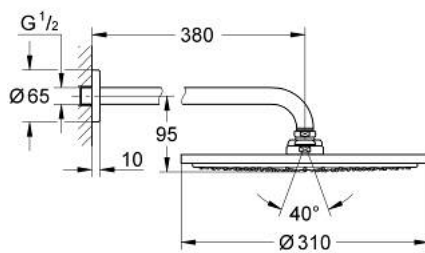

26 066 KF0 RAINSHOWER COSMOPOLITAN 310 HEAD SHOWER SET 380 MM, 1 SPRAY

TOOTE KIRJELDUS

- Värvus: phantom black
- consisting of:
 - head shower Rainshower Cosmopolitan 310
 - material: metal
 - spray pattern: Rain
 - maximum flow rate (at 3 bar): 8 l/min
 - shower arm Rainshower 380 mm
- GROHE DreamSpray - perfect spray pattern
- GROHE SpeedClean - effortless limescale removal

26 066 KF0 RAINSHOWER COSMOPOLITAN 310 HEAD SHOWER SET 380 MM, 1 SPRAY

VARUOSAD, aprill 2020 – nüüd

1: escutcheon (Tellimuse number 11741KF0)

2: Spare part set (Tellimuse number 45933000)