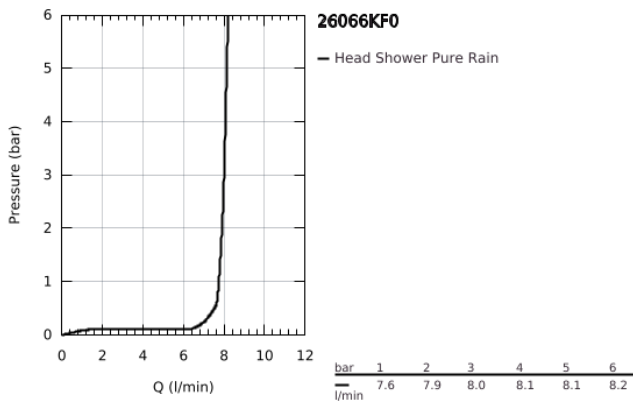

26 066 KF0 RAINSHOWER COSMOPOLITAN 310 HEAD SHOWER SET 380 MM, 1 SPRAY

TOOTE KIRJELDUS

- Värvus: phantom black
- consisting of:
 - head shower Rainshower Cosmopolitan 310
 - material: metal
 - spray pattern: Rain
 - maximum flow rate (at 3 bar): 8 l/min
 - shower arm Rainshower 380 mm
- GROHE DreamSpray - perfect spray pattern
- GROHE SpeedClean - effortless limescale removal

26 066 KF0 RAINSHOWER COSMOPOLITAN 310 HEAD SHOWER SET 380 MM, 1 SPRAY

VARUOSAD, aprill 2020 – nüüd

1: escutcheon (Tellimuse number 11741KF0)

2: Spare part set (Tellimuse number 45933000)