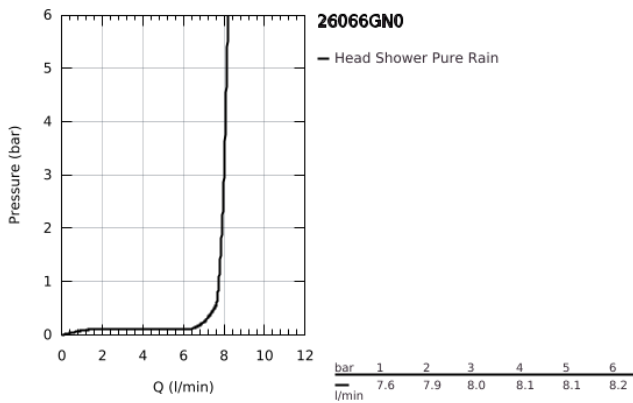

26 066 GN0 RAINSHOWER COSMOPOLITAN 310 HEAD SHOWER SET 380 MM, 1 SPRAY

TOOTE KIRJELDUS

- Värvus: brushed cool sunrise
- consisting of:
 - head shower Rainshower Cosmopolitan 310
 - material: metal
 - spray pattern: Rain
 - maximum flow rate (at 3 bar): 8 l/min
 - shower arm Rainshower 380 mm
- GROHE EcoJoy - less water, perfect flow
- GROHE DreamSpray - perfect spray pattern
- GROHE LongLife finish
- GROHE SpeedClean - effortless limescale removal

26 066 GN0 RAINSHOWER COSMOPOLITAN 310 HEAD SHOWER SET 380 MM, 1 SPRAY

VARUOSAD, november 2016 – nüüd

1: escutcheon (Tellimuse number 11741GN0)

2: Spare part set (Tellimuse number 45933000)