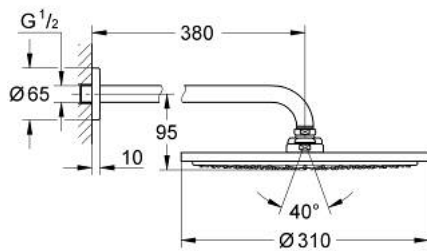

26 066 GN0 RAINSHOWER COSMOPOLITAN 310 HEAD SHOWER SET 380 MM, 1 SPRAY

TOOTE KIRJELDUS

- Värvus: brushed cool sunrise
- consisting of:
 - head shower Rainshower Cosmopolitan 310
 - material: metal
 - spray pattern: Rain
 - maximum flow rate (at 3 bar): 8 l/min
 - shower arm Rainshower 380 mm
- GROHE EcoJoy - less water, perfect flow
- GROHE DreamSpray - perfect spray pattern
- GROHE LongLife finish
- GROHE SpeedClean - effortless limescale removal

26 066 GN0 RAINSHOWER COSMOPOLITAN 310 HEAD SHOWER SET 380 MM, 1 SPRAY

VARUOSAD, november 2016 – nüüd

1: escutcheon (Tellimuse number 11741GN0)

2: Spare part set (Tellimuse number 45933000)