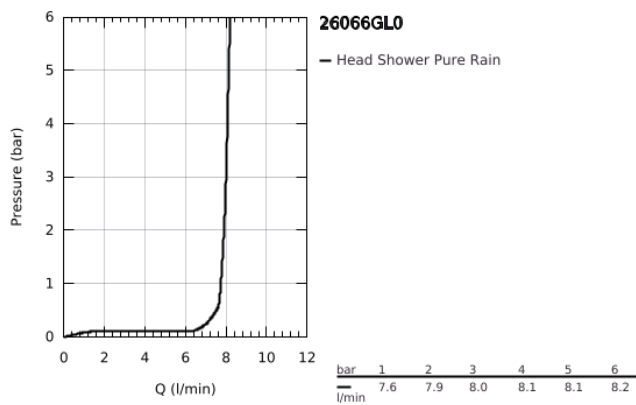

26 066 GL0 RAINSHOWER COSMOPOLITAN 310 HEAD SHOWER SET 380 MM, 1 SPRAY

TOOTE KIRJELDUS

- Värvus: cool sunrise
- consisting of:
 - head shower Rainshower Cosmopolitan 310
 - material: metal
 - spray pattern: Rain
 - maximum flow rate (at 3 bar): 8 l/min
 - shower arm Rainshower 380 mm
- GROHE EcoJoy - less water, perfect flow
- GROHE DreamSpray - perfect spray pattern
- GROHE LongLife finish
- GROHE SpeedClean - effortless limescale removal

26 066 GL0 RAINSHOWER COSMOPOLITAN 310 HEAD SHOWER SET 380 MM, 1 SPRAY

VARUOSAD, november 2016 – nüüd

1: escutcheon (Tellimuse number 11741GL0)

2: Spare part set (Tellimuse number 45933000)