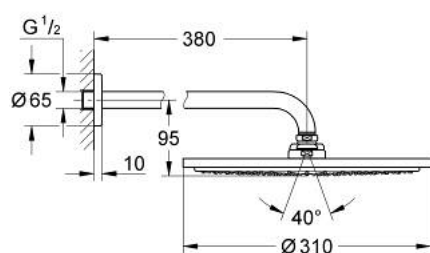

26 066 GL0 RAINSHOWER COSMOPOLITAN 310 HEAD SHOWER SET 380 MM, 1 SPRAY

TOOTE KIRJELDUS

- Värvus: cool sunrise
- consisting of:
 - head shower Rainshower Cosmopolitan 310
 - material: metal
 - spray pattern: Rain
 - maximum flow rate (at 3 bar): 8 l/min
 - shower arm Rainshower 380 mm
- GROHE EcoJoy - less water, perfect flow
- GROHE DreamSpray - perfect spray pattern
- GROHE LongLife finish
- GROHE SpeedClean - effortless limescale removal

26 066 GL0 RAINSHOWER COSMOPOLITAN 310 HEAD SHOWER SET 380 MM, 1 SPRAY

VARUOSAD, november 2016 – nüüd

1: escutcheon (Tellimuse number 11741GL0)

2: Spare part set (Tellimuse number 45933000)