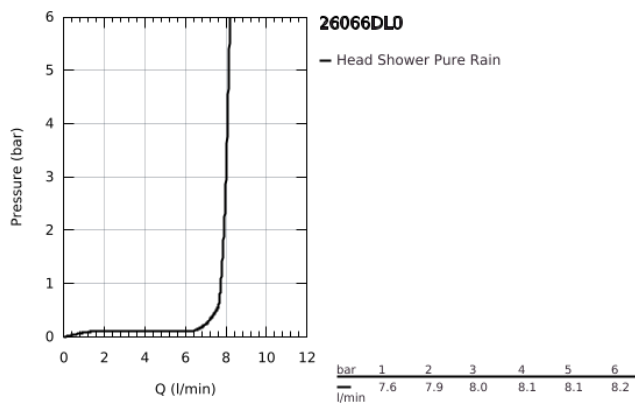

26 066 DL0 RAINSHOWER COSMOPOLITAN 310 HEAD SHOWER SET 380 MM, 1 SPRAY

TOOTE KIRJELDUS

- Värvus: brushed warm sunset
- consisting of:
 - head shower Rainshower Cosmopolitan 310
 - material: metal
 - spray pattern: Rain
 - maximum flow rate (at 3 bar): 8 l/min
 - shower arm Rainshower 380 mm
- GROHE EcoJoy - less water, perfect flow
- GROHE DreamSpray - perfect spray pattern
- GROHE LongLife finish
- GROHE SpeedClean - effortless limescale removal

26 066 DL0 RAINSHOWER COSMOPOLITAN 310 HEAD SHOWER SET 380 MM, 1 SPRAY

VARUOSAD, november 2016 – nüüd

1: escutcheon (Tellimuse number 11741DL0)

2: Spare part set (Tellimuse number 45933000)