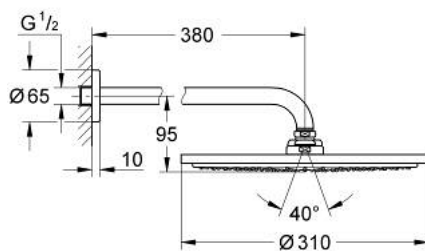

26 066 DL0 RAINSHOWER COSMOPOLITAN 310 HEAD SHOWER SET 380 MM, 1 SPRAY

TOOTE KIRJELDUS

- Värvus: brushed warm sunset
- consisting of:
 - head shower Rainshower Cosmopolitan 310
 - material: metal
 - spray pattern: Rain
 - maximum flow rate (at 3 bar): 8 l/min
 - shower arm Rainshower 380 mm
- GROHE EcoJoy - less water, perfect flow
- GROHE DreamSpray - perfect spray pattern
- GROHE LongLife finish
- GROHE SpeedClean - effortless limescale removal

26 066 DL0 RAINSHOWER COSMOPOLITAN 310 HEAD SHOWER SET 380 MM, 1 SPRAY

VARUOSAD, november 2016 – nüüd

1: escutcheon (Tellimuse number 11741DL0)

2: Spare part set (Tellimuse number 45933000)