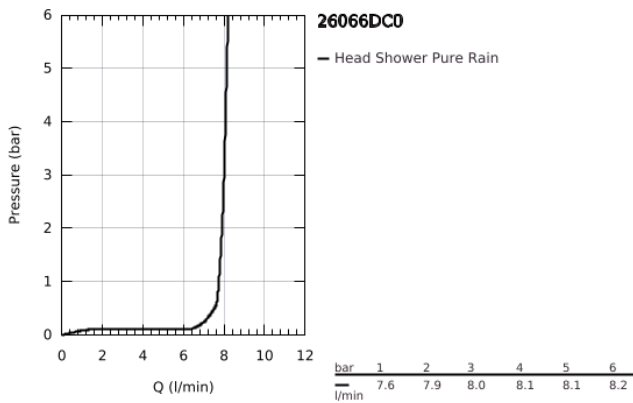

26 066 DC0 RAINSHOWER COSMOPOLITAN 310 HEAD SHOWER SET 380 MM, 1 SPRAY

TOOTE KIRJELDUS

- Värvus: supersteel
- consisting of:
 - head shower Rainshower Cosmopolitan 310
 - material: metal
 - spray pattern: Rain
 - maximum flow rate (at 3 bar): 8 l/min
 - shower arm Rainshower 380 mm
- GROHE EcoJoy - less water, perfect flow
- GROHE DreamSpray - perfect spray pattern
- GROHE LongLife finish
- GROHE SpeedClean - effortless limescale removal

26 066 DC0 RAINSHOWER COSMOPOLITAN 310 HEAD SHOWER SET 380 MM, 1 SPRAY

VARUOSAD, jaanuar 2016 – nüüd

1: Escutcheon (Tellimuse number 11741DC0)

2: Spare part set (Tellimuse number 45933000)