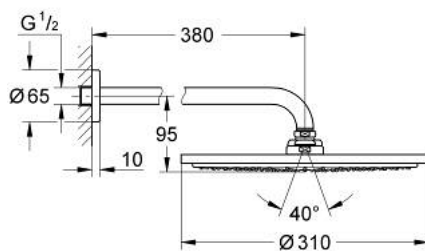

26 066 DC0 RAINSHOWER COSMOPOLITAN 310 HEAD SHOWER SET 380 MM, 1 SPRAY

TOOTE KIRJELDUS

- Värvus: supersteel
- consisting of:
 - head shower Rainshower Cosmopolitan 310
 - material: metal
 - spray pattern: Rain
 - maximum flow rate (at 3 bar): 8 l/min
 - shower arm Rainshower 380 mm
- GROHE EcoJoy - less water, perfect flow
- GROHE DreamSpray - perfect spray pattern
- GROHE LongLife finish
- GROHE SpeedClean - effortless limescale removal

26 066 DC0 RAINSHOWER COSMOPOLITAN 310 HEAD SHOWER SET 380 MM, 1 SPRAY

VARUOSAD, jaanuar 2016 – nüüd

1: Escutcheon (Tellimuse number 11741DC0)

2: Spare part set (Tellimuse number 45933000)