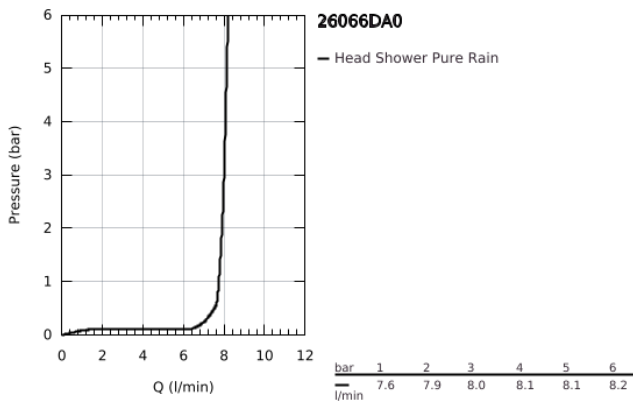

26 066 DA0 RAINSHOWER COSMOPOLITAN 310 HEAD SHOWER SET 380 MM, 1 SPRAY

TOOTE KIRJELDUS

- Värvus: warm sunset
- consisting of:
 - head shower Rainshower Cosmopolitan 310
 - material: metal
 - spray pattern: Rain
 - maximum flow rate (at 3 bar): 8 l/min
 - shower arm Rainshower 380 mm
- GROHE EcoJoy - less water, perfect flow
- GROHE DreamSpray - perfect spray pattern
- GROHE LongLife finish
- GROHE SpeedClean - effortless limescale removal

26 066 DA0 **RAINSHOWER COSMOPOLITAN 310 HEAD SHOWER SET 380 MM, 1 SPRAY**

VARUOSAD, november 2016 – nüüd

1: escutcheon (Tellimuse number 11741DA0)

2: Spare part set (Tellimuse number 45933000)