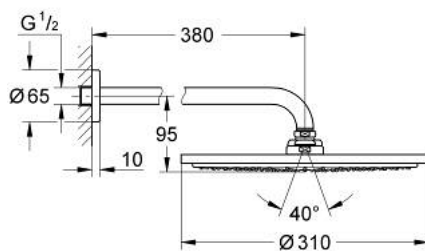

26 066 DA0 RAINSHOWER COSMOPOLITAN 310 HEAD SHOWER SET 380 MM, 1 SPRAY

TOOTE KIRJELDUS

- Värvus: warm sunset
- consisting of:
 - head shower Rainshower Cosmopolitan 310
 - material: metal
 - spray pattern: Rain
 - maximum flow rate (at 3 bar): 8 l/min
 - shower arm Rainshower 380 mm
- GROHE EcoJoy - less water, perfect flow
- GROHE DreamSpray - perfect spray pattern
- GROHE LongLife finish
- GROHE SpeedClean - effortless limescale removal

26 066 DA0 **RAINSHOWER COSMOPOLITAN 310 HEAD SHOWER SET 380 MM, 1 SPRAY**

VARUOSAD, november 2016 – nüüd

1: escutcheon (Tellimuse number 11741DA0)

2: Spare part set (Tellimuse number 45933000)