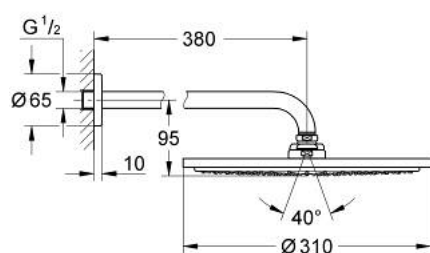

## 26 066 AL0 RAINSHOWER COSMOPOLITAN 310 HEAD SHOWER SET 380 MM, 1 SPRAY

### TOOTE KIRJELDUS

- Värvus: brushed hard graphite
- consisting of:
  - head shower Rainshower Cosmopolitan 310
  - material: metal
  - spray pattern: Rain
  - maximum flow rate (at 3 bar): 8 l/min
  - shower arm Rainshower 380 mm
- GROHE EcoJoy - less water, perfect flow
- GROHE DreamSpray - perfect spray pattern
- GROHE LongLife finish
- GROHE SpeedClean - effortless limescale removal

## 26 066 AL0 RAINSHOWER COSMOPOLITAN 310 HEAD SHOWER SET 380 MM, 1 SPRAY

**VARUOSAD**, november 2016 – nüüd

1: Escutcheon (Tellimuse number 11741AL0)

2: Spare part set (Tellimuse number 45933000)