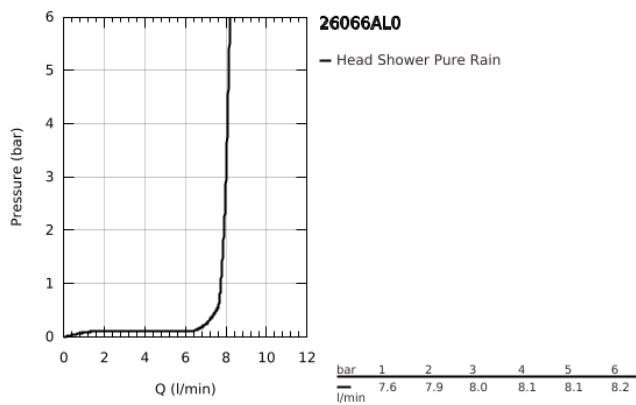

## 26 066 AL0 RAINSHOWER COSMOPOLITAN 310 HEAD SHOWER SET 380 MM, 1 SPRAY

### TOOTE KIRJELDUS

- Värvus: brushed hard graphite
- consisting of:
  - head shower Rainshower Cosmopolitan 310
  - material: metal
  - spray pattern: Rain
  - maximum flow rate (at 3 bar): 8 l/min
  - shower arm Rainshower 380 mm
- GROHE EcoJoy - less water, perfect flow
- GROHE DreamSpray - perfect spray pattern
- GROHE LongLife finish
- GROHE SpeedClean - effortless limescale removal

## 26 066 AL0 RAINSHOWER COSMOPOLITAN 310 HEAD SHOWER SET 380 MM, 1 SPRAY

**VARUOSAD**, november 2016 – nüüd

1: Escutcheon (Tellimuse number 11741AL0)

2: Spare part set (Tellimuse number 45933000)