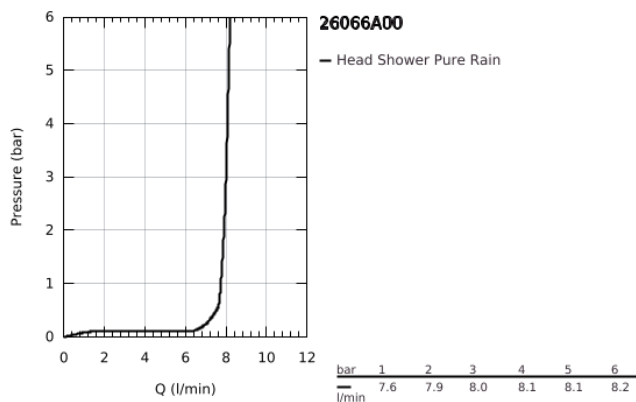

## 26 066 A00 RAINSHOWER COSMOPOLITAN 310 HEAD SHOWER SET 380 MM, 1 SPRAY

### TOOTE KIRJELDUS

- Värvus: hard graphite
- consisting of:
  - head shower Rainshower Cosmopolitan 310
  - material: metal
  - spray pattern: Rain
  - maximum flow rate (at 3 bar): 8 l/min
  - shower arm Rainshower 380 mm
- GROHE EcoJoy - less water, perfect flow
- GROHE DreamSpray - perfect spray pattern
- GROHE LongLife finish
- GROHE SpeedClean - effortless limescale removal

## 26 066 A00 RAINSHOWER COSMOPOLITAN 310 HEAD SHOWER SET 380 MM, 1 SPRAY

**VARUOSAD**, november 2016 – nüüd

1: escutcheon (Tellimuse number 11741A00)

2: Spare part set (Tellimuse number 45933000)