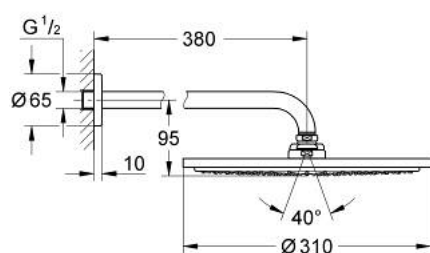

## 26 066 A00 RAINSHOWER COSMOPOLITAN 310 HEAD SHOWER SET 380 MM, 1 SPRAY

### TOOTE KIRJELDUS

- Värvus: hard graphite
- consisting of:
  - head shower Rainshower Cosmopolitan 310
  - material: metal
  - spray pattern: Rain
  - maximum flow rate (at 3 bar): 8 l/min
  - shower arm Rainshower 380 mm
- GROHE EcoJoy - less water, perfect flow
- GROHE DreamSpray - perfect spray pattern
- GROHE LongLife finish
- GROHE SpeedClean - effortless limescale removal

## 26 066 A00 RAINSHOWER COSMOPOLITAN 310 HEAD SHOWER SET 380 MM, 1 SPRAY

**VARUOSAD**, november 2016 – nüüd

1: escutcheon (Tellimuse number 11741A00)

2: Spare part set (Tellimuse number 45933000)