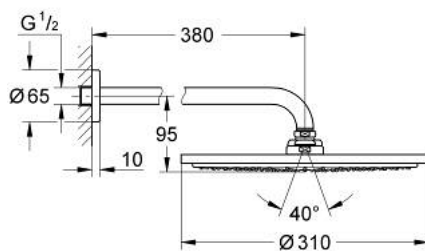

26 066 243 0 RAINSHOWER COSMOPOLITAN 310 HEAD SHOWER SET 380 MM, 1 SPRAY

TOOTE KIRJELDUS

- Värvus: matte black
- consisting of:
 - head shower Rainshower Cosmopolitan 310
 - material: metal
 - spray pattern: Rain
 - maximum flow rate (at 3 bar): 8 l/min
 - shower arm Rainshower 380 mm
- GROHE DreamSpray - perfect spray pattern
- GROHE SpeedClean - effortless limescale removal

26 066 243 0 **RAINSHOWER COSMOPOLITAN 310 HEAD SHOWER SET 380 MM, 1 SPRAY**

VARUOSAD, mai 2024 – nüüd

1: escutcheon (Tellimuse number 117412430)

2: Spare part set (Tellimuse number 45933000)