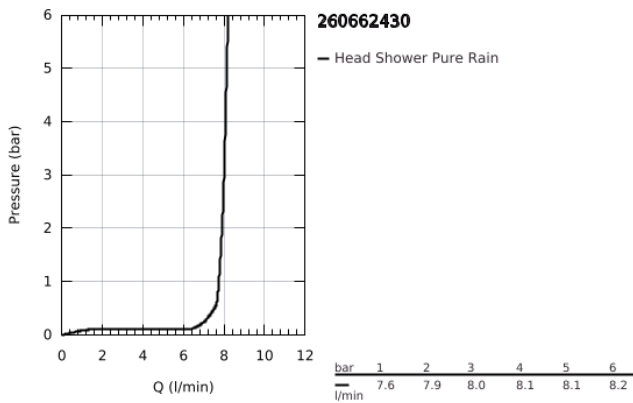

26 066 243 0 RAINSHOWER COSMOPOLITAN 310 HEAD SHOWER SET 380 MM, 1 SPRAY

TOOTE KIRJELDUS

- Värvus: matte black
- consisting of:
 - head shower Rainshower Cosmopolitan 310
 - material: metal
 - spray pattern: Rain
 - maximum flow rate (at 3 bar): 8 l/min
 - shower arm Rainshower 380 mm
- GROHE DreamSpray - perfect spray pattern
- GROHE SpeedClean - effortless limescale removal

26 066 243 0 **RAINSHOWER COSMOPOLITAN 310 HEAD SHOWER SET 380 MM, 1 SPRAY**

VARUOSAD, mai 2024 – nüüd

1: escutcheon (Tellimuse number 117412430)

2: Spare part set (Tellimuse number 45933000)