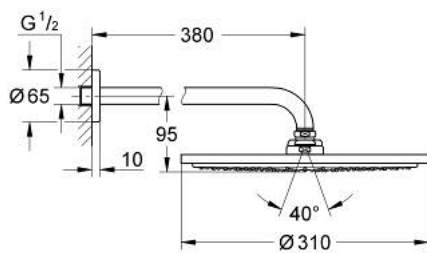

26 066 000 RAINSHOWER COSMOPOLITAN 310 HEAD SHOWER SET 380 MM, 1 SPRAY

TOOTE KIRJELDUS

- Värvus: chrome
- consisting of:
 - head shower Rainshower Cosmopolitan 310 (27 478 000)
 - material: metal
 - spray pattern: Rain
 - maximum flow rate (at 3 bar): 8 l/min
- shower arm Rainshower 380 mm (28 361 000)
- GROHE EcoJoy - less water, perfect flow
- GROHE DreamSpray - perfect spray pattern
- GROHE LongLife finish
- GROHE SpeedClean - effortless limescale removal

26 066 000 **RAINSHOWER COSMOPOLITAN 310 HEAD SHOWER SET 380 MM, 1 SPRAY**

VARUOSAD, november 2012 – nüüd

1: Escutcheon (Tellimuse number 11741000)

2: Spare part set (Tellimuse number 45933000)