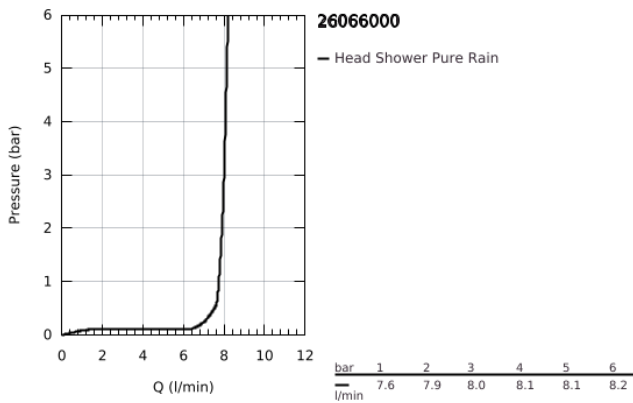

26 066 000 RAINSHOWER COSMOPOLITAN 310 HEAD SHOWER SET 380 MM, 1 SPRAY

TOOTE KIRJELDUS

- Värvus: chrome
- consisting of:
 - head shower Rainshower Cosmopolitan 310 (27 478 000)
 - material: metal
 - spray pattern: Rain
 - maximum flow rate (at 3 bar): 8 l/min
- shower arm Rainshower 380 mm (28 361 000)
- GROHE EcoJoy - less water, perfect flow
- GROHE DreamSpray - perfect spray pattern
- GROHE LongLife finish
- GROHE SpeedClean - effortless limescale removal

26 066 000 **RAINSHOWER COSMOPOLITAN 310 HEAD SHOWER SET 380 MM, 1 SPRAY**

VARUOSAD, november 2012 – nüüd

1: Escutcheon (Tellimuse number 11741000)

2: Spare part set (Tellimuse number 45933000)