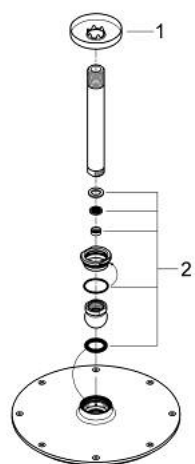

## 26 063 000 RAINSHOWER COSMOPOLITAN 210 HEAD SHOWER SET CEILING 142 MM, 1 SPRAY

### TOOTE KIRJELDUS

- Värvus: chrome
- consisting of:
  - head shower Rainshower Cosmopolitan 210 (28 373)
  - material: metal
  - spray pattern: Rain
  - maximum flow rate (at 3 bar): 8.5 l/min
- Rainshower shower arm ceiling 142 mm (28 724 000)
- GROHE EcoJoy - less water, perfect flow
- GROHE DreamSpray - perfect spray pattern
- GROHE LongLife finish
- GROHE SpeedClean - effortless limescale removal

26 063 000 **RAINSHOWER COSMOPOLITAN 210 HEAD SHOWER SET CEILING 142 MM, 1  
SPRAY**

**VARUOSAD**, november 2012 – nüüd

1: Escutcheon (Tellimuse number 11741000)

2: Spare part set (Tellimuse number 48185000)