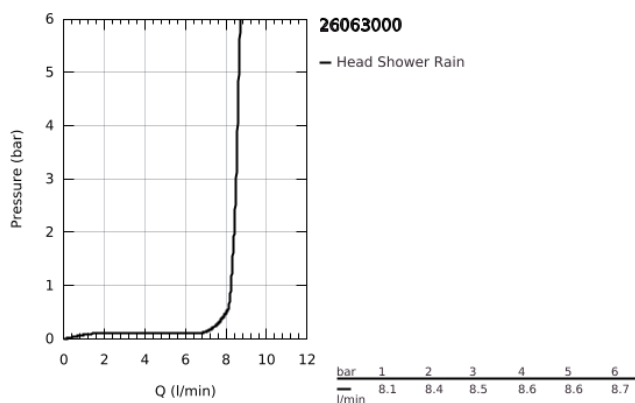

## 26 063 000 RAINSHOWER COSMOPOLITAN 210 HEAD SHOWER SET CEILING 142 MM, 1 SPRAY

### TOOTE KIRJELDUS

- Värvus: chrome
- consisting of:
  - head shower Rainshower Cosmopolitan 210 (28 373)
  - material: metal
  - spray pattern: Rain
  - maximum flow rate (at 3 bar): 8.5 l/min
- Rainshower shower arm ceiling 142 mm (28 724 000)
- GROHE EcoJoy - less water, perfect flow
- GROHE DreamSpray - perfect spray pattern
- GROHE LongLife finish
- GROHE SpeedClean - effortless limescale removal

26 063 000 **RAINSHOWER COSMOPOLITAN 210 HEAD SHOWER SET CEILING 142 MM, 1  
SPRAY**

**VARUOSAD**, november 2012 – nüüd

1: Escutcheon (Tellimuse number 11741000)

2: Spare part set (Tellimuse number 48185000)