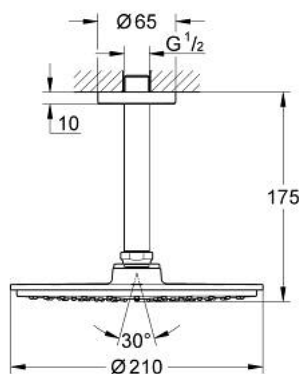

## 26 063 000 RAINSHOWER COSMOPOLITAN 210 HEAD SHOWER SET CEILING 142 MM, 1 SPRAY

### TOOTE KIRJELDUS

- Värvus: chrome
- consisting of:
  - head shower Rainshower Cosmopolitan 210 (28 373)
  - material: metal
  - spray pattern: Rain
  - maximum flow rate (at 3 bar): 8.5 l/min
- Rainshower shower arm ceiling 142 mm (28 724 000)
- GROHE EcoJoy - less water, perfect flow
- GROHE DreamSpray - perfect spray pattern
- GROHE LongLife finish
- GROHE SpeedClean - effortless limescale removal

26 063 000 **RAINSHOWER COSMOPOLITAN 210 HEAD SHOWER SET CEILING 142 MM, 1  
SPRAY**

**VARUOSAD**, november 2012 – nüüd

1: Escutcheon (Tellimuse number 11741000)

2: Spare part set (Tellimuse number 48185000)