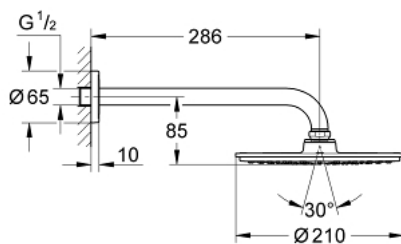

## 26 062 000 RAINSHOWER COSMOPOLITAN 210 HEAD SHOWER SET 286 MM, 1 SPRAY

### TOOTE KIRJELDUS

- Värvus: chrome
- consisting of:
  - head shower Rainshower Cosmopolitan 210 (28 373)
  - material: metal
  - spray pattern: Rain
  - maximum flow rate (at 3 bar): 8.5 l/min
  - shower arm Rainshower 286 mm (28 576 000)
- GROHE EcoJoy - less water, perfect flow
- GROHE DreamSpray - perfect spray pattern
- GROHE LongLife finish
- GROHE SpeedClean - effortless limescale removal

26 062 000 **RAINSHOWER COSMOPOLITAN 210 HEAD SHOWER SET 286 MM, 1 SPRAY**

**VARUOSAD**, november 2012 – nüüd

1: Escutcheon (Tellimuse number 11741000)

2: Spare part set (Tellimuse number 45933000)