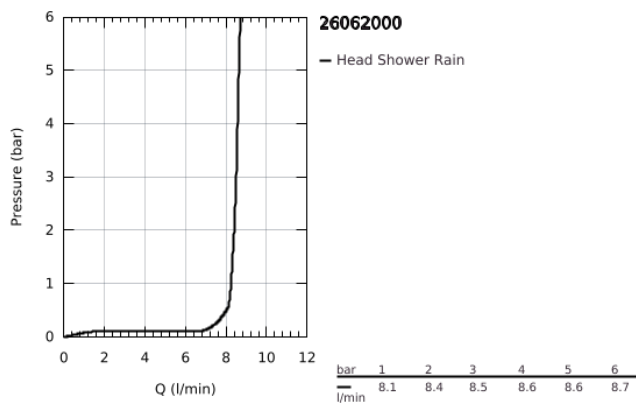

## 26 062 000 RAINSHOWER COSMOPOLITAN 210 HEAD SHOWER SET 286 MM, 1 SPRAY

### TOOTE KIRJELDUS

- Värvus: chrome
- consisting of:
  - head shower Rainshower Cosmopolitan 210 (28 373)
  - material: metal
  - spray pattern: Rain
  - maximum flow rate (at 3 bar): 8.5 l/min
  - shower arm Rainshower 286 mm (28 576 000)
- GROHE EcoJoy - less water, perfect flow
- GROHE DreamSpray - perfect spray pattern
- GROHE LongLife finish
- GROHE SpeedClean - effortless limescale removal

26 062 000 **RAINSHOWER COSMOPOLITAN 210 HEAD SHOWER SET 286 MM, 1 SPRAY**

**VARUOSAD**, november 2012 – nüüd

1: Escutcheon (Tellimuse number 11741000)

2: Spare part set (Tellimuse number 45933000)