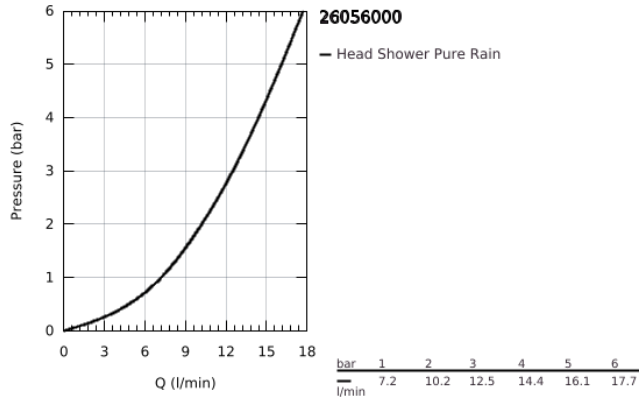

## 26 056 000 RAINSHOWER COSMOPOLITAN 310 HEAD SHOWER SET 380 MM, 1 SPRAY

### TOOTE KIRJELDUS

- Värvus: chrome
- consisting of:
  - Rainshower Cosmopolitan 310 metal head shower (27 477 000)
  - spray pattern: Rain
  - maximum flow rate (at 3 bar): 12.5 l/min
  - shower arm Rainshower 380 mm (28 361 000)
- GROHE DreamSpray - perfect spray pattern
- GROHE LongLife finish
- GROHE SpeedClean - effortless limescale removal