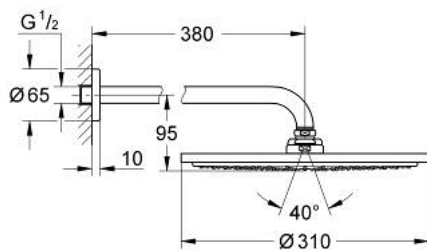

## 26 056 000 RAINSHOWER COSMOPOLITAN 310 HEAD SHOWER SET 380 MM, 1 SPRAY

### TOOTE KIRJELDUS

- Värvus: chrome
- consisting of:
  - Rainshower Cosmopolitan 310 metal head shower (27 477 000)
  - spray pattern: Rain
  - maximum flow rate (at 3 bar): 12.5 l/min
  - shower arm Rainshower 380 mm (28 361 000)
- GROHE DreamSpray - perfect spray pattern
- GROHE LongLife finish
- GROHE SpeedClean - effortless limescale removal

26 056 000 **RAINSHOWER COSMOPOLITAN 310 HEAD SHOWER SET 380 MM, 1 SPRAY**

**VARUOSAD**, november 2012 – nüüd

1: Escutcheon (Tellimuse number 11741000)

2: Spare part set (Tellimuse number 45933000)