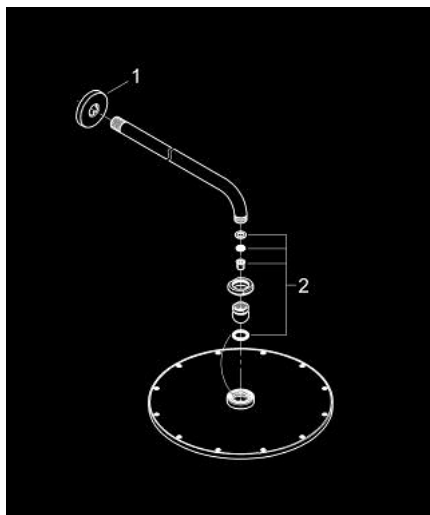

## 26 056 000 RAINSHOWER COSMOPOLITAN 310 HEAD SHOWER SET 380 MM, 1 SPRAY

### TOOTE KIRJELDUS

- Värvus: chrome
- consisting of:
  - Rainshower Cosmopolitan 310 metal head shower (27 477 000)
  - spray pattern: Rain
  - maximum flow rate (at 3 bar): 12.5 l/min
  - shower arm Rainshower 380 mm (28 361 000)
- GROHE DreamSpray - perfect spray pattern
- GROHE LongLife finish
- GROHE SpeedClean - effortless limescale removal

26 056 000 **RAINSHOWER COSMOPOLITAN 310 HEAD SHOWER SET 380 MM, 1 SPRAY**

**VARUOSAD**, november 2012 – nüüd

1: Escutcheon (Tellimuse number 11741000)

2: Spare part set (Tellimuse number 45933000)