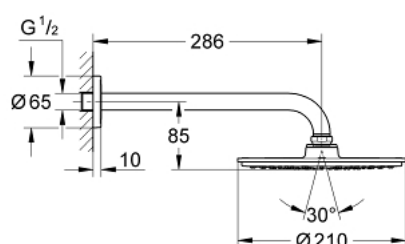

26 052 000 RAINSHOWER COSMOPOLITAN 210 HEAD SHOWER SET 286 MM, 1 SPRAY

TOOTE KIRJELDUS

- Värvus: chrome
- consisting of:
 - Rainshower Cosmopolitan 210 metal head shower (28 368 000)
 - spray pattern: Rain
 - maximum flow rate (at 3 bar): 16.5 l/min
 - shower arm Rainshower 286 mm (28 576 000)
- GROHE DreamSpray - perfect spray pattern
- GROHE LongLife finish
- GROHE SpeedClean - effortless limescale removal

26 052 000 **RAINSHOWER COSMOPOLITAN 210 HEAD SHOWER SET 286 MM, 1 SPRAY**

VARUOSAD, november 2012 – nüüd

1: Escutcheon (Tellimuse number 11741000)

2: Spare part set (Tellimuse number 45933000)