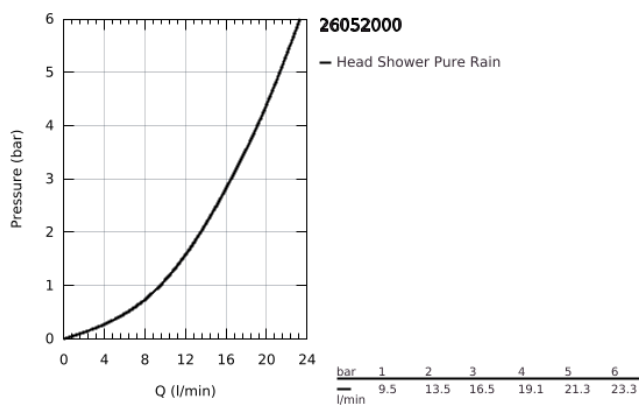

26 052 000 RAINSHOWER COSMOPOLITAN 210 HEAD SHOWER SET 286 MM, 1 SPRAY

TOOTE KIRJELDUS

- Värvus: chrome
- consisting of:
 - Rainshower Cosmopolitan 210 metal head shower (28 368 000)
 - spray pattern: Rain
 - maximum flow rate (at 3 bar): 16.5 l/min
 - shower arm Rainshower 286 mm (28 576 000)
- GROHE DreamSpray - perfect spray pattern
- GROHE LongLife finish
- GROHE SpeedClean - effortless limescale removal

26 052 000 **RAINSHOWER COSMOPOLITAN 210 HEAD SHOWER SET 286 MM, 1 SPRAY**

VARUOSAD, november 2012 – nüüd

1: Escutcheon (Tellimuse number 11741000)

2: Spare part set (Tellimuse number 45933000)