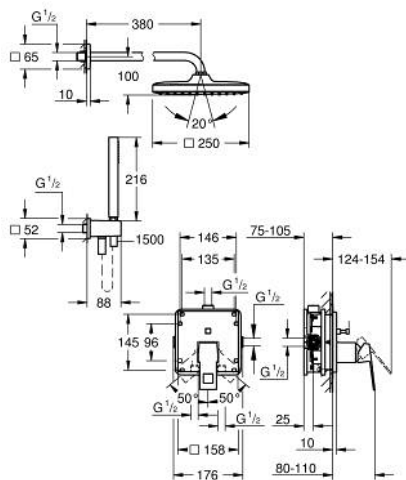

25 289 000 EUROCUBE CONCEALED SHOWER SYSTEM WITH TEMPESTA 250 CUBE

TOOTE KIRJELDUS

- Värvus: chrome
- consisting of:
 - concealed single-lever mixer with 2-way diverter (24 062)
 - GROHE Rapido SmartBox universal rough-in box, 1/2" (35 604)
 - Tempesta 250 Cube head shower set 9.5 l/min (26 687) including horizontal shower arm 380 mm
 - hand shower Euphoria Cube Stick, 1 spray (27 698)
 - shower outlet elbow 1/2" with wall shower holder (26 370)
 - Rotaflex TwistStop shower hose 1500 mm 1/2" x 1/2" (28 409)
 - optional flow regulator 9.5 l/min included for hand shower

25 289 000 EUROCUBE CONCEALED SHOWER SYSTEM WITH TEMPESTA 250 CUBE

VARUOSAD, juuli 2022 – nüüd

- 1: Fibre seal Ø 18,5 x Ø 12 x 2 (Tellimuse number 0138900M)
- 2: Dirt strainer (Tellimuse number 48007000)
- 3: Escutcheon (Tellimuse number 48118000)