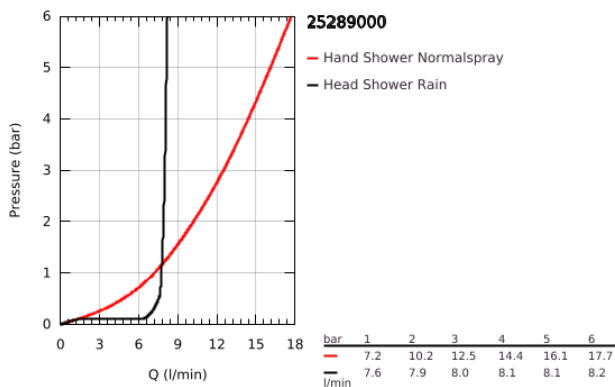

25 289 000 EUROCUBE CONCEALED SHOWER SYSTEM WITH TEMPESTA 250 CUBE

TOOTE KIRJELDUS

- Värvus: chrome
- consisting of:
 - concealed single-lever mixer with 2-way diverter (24 062)
 - GROHE Rapido SmartBox universal rough-in box, 1/2" (35 604)
 - Tempesta 250 Cube head shower set 9.5 l/min (26 687) including horizontal shower arm 380 mm
 - hand shower Euphoria Cube Stick, 1 spray (27 698)
 - shower outlet elbow 1/2" with wall shower holder (26 370)
 - Rotaflex TwistStop shower hose 1500 mm 1/2" x 1/2" (28 409)
 - optional flow regulator 9.5 l/min included for hand shower

25 289 000 EUROCUBE CONCEALED SHOWER SYSTEM WITH TEMPESTA 250 CUBE

VARUOSAD, juuli 2022 – nüüd

- 1: Fibre seal Ø 18,5 x Ø 12 x 2 (Tellimuse number 0138900M)
- 2: Dirt strainer (Tellimuse number 48007000)
- 3: Escutcheon (Tellimuse number 48118000)