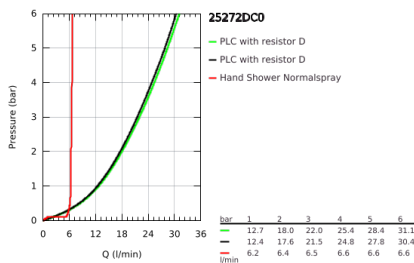

25 272 DC0 ATRIO BATH MIXER 1/2"

TOOTE KIRJELDUS

- Värvus: supersteel
- floor-mounted installation with high pillar unions (765 mm)
- for use with rough-in set 45 984 001
- ceramic headparts 1/2", 90°
- GROHE LongLife finish
- automatic diverter: bath/shower
- spout with mousseur
- projection 301 mm
- integrated non-return valve in the shower outlet 1/2"
- hand shower Rainshower Aqua Stick (26 866)
- with shower holder
- Silverflex shower hose 1250 mm (28 362)
- protected against backflow
- with cross handles
- without roughing-in set 45 984 (please order separately)
- Two different sets of caps included. One set with "H" and "C" marking, one set without marking.

25 272 DC0 ATRIO BATH MIXER 1/2"

VARUOSAD, oktoober 2021 – nüüd

- 1: Pair of handles (Tellimuse number 48406DC0)
- 2: Ceramic headpart, 1/2" (Tellimuse number 45883000)
- 2.1: O-ring $\varnothing 18.2 \times \varnothing 1.7$ (Tellimuse number 0392400M)
- 3: Mounting set (Tellimuse number 101341DC00)
- 4: Diverter knob (Tellimuse number 64989DC0)
- 5: Spout (Tellimuse number 101320DC00)
- 5.1: Mousseur (Tellimuse number 13926000)
- 6: Ceramic headpart, 1/2" (Tellimuse number 45882000)
- 6.1: O-ring $\varnothing 18.2 \times \varnothing 1.7$ (Tellimuse number 0392400M)
- 7: Diverter (Tellimuse number 48407DC0)
- 8: Hand shower holder (Tellimuse number 101321DC00)
- 8.1: Non-return valve (Tellimuse number 08565000)
- 9: Dirt strainer (Tellimuse number 0700200M)