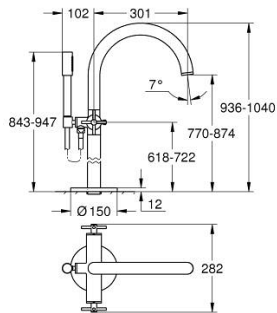

25 272 DC0 ATRIO BATH MIXER 1/2"

TOOTE KIRJELDUS

- Värvus: supersteel
- floor-mounted installation with high pillar unions (765 mm)
- for use with rough-in set 45 984 001
- ceramic headparts 1/2", 90°
- GROHE LongLife finish
- automatic diverter: bath/shower
- spout with mousseur
- projection 301 mm
- integrated non-return valve in the shower outlet 1/2"
- hand shower Rainshower Aqua Stick (26 866)
- with shower holder
- Silverflex shower hose 1250 mm (28 362)
- protected against backflow
- with cross handles
- without roughing-in set 45 984 (please order separately)
- Two different sets of caps included. One set with "H" and "C" marking, one set without marking.

25 272 DC0 ATRIO BATH MIXER 1/2"

VARUOSAD, oktoober 2021 – nüüd

- 1: Pair of handles (Tellimuse number 48406DC0)
- 2: Ceramic headpart, 1/2" (Tellimuse number 45883000)
- 2.1: O-ring $\varnothing 18.2 \times \varnothing 1.7$ (Tellimuse number 0392400M)
- 3: Mounting set (Tellimuse number 101341DC00)
- 4: Diverter knob (Tellimuse number 64989DC0)
- 5: Spout (Tellimuse number 101320DC00)
- 5.1: Mousseur (Tellimuse number 13926000)
- 6: Ceramic headpart, 1/2" (Tellimuse number 45882000)
- 6.1: O-ring $\varnothing 18.2 \times \varnothing 1.7$ (Tellimuse number 0392400M)
- 7: Diverter (Tellimuse number 48407DC0)
- 8: Hand shower holder (Tellimuse number 101321DC00)
- 8.1: Non-return valve (Tellimuse number 08565000)
- 9: Dirt strainer (Tellimuse number 0700200M)