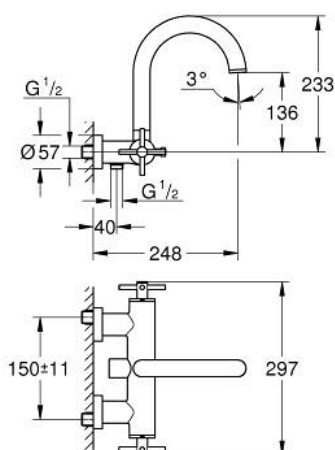

## 25 268 GN0 ATRIO BATH MIXER 1/2"

### TOOTE KIRJELDUS

- Värvus: brushed cool sunrise
- wall mounted
- ceramic headparts 1/2", 90°
- GROHE LongLife finish
- automatic diverter: bath/shower
- tubular spout
- with stop limiter
- integrated non-return valves in the shower outlet 1/2"
- covered S-unions
- protected against backflow
- with cross handles
- Two different sets of caps included. One set with "H" and "C" marking, one set without marking.

### VARUOSAD, november 2022 – nüüd

- 1: Pair of handles (Tellimuse number 48406GN0)
- 2: Ceramic headpart, 1/2" (Tellimuse number 45883000)
- 2.1: O-ring Ø 18.2 x Ø 1.7 (Tellimuse number 0392400M)
- 3: Non-return valve (Tellimuse number 08565000)
- 4: Diverter (Tellimuse number 48407GN0)
- 5: Diverter knob (Tellimuse number 64989GN0)
- 6: Mousseur (Tellimuse number 13926000)
- 7: Ceramic headpart, 1/2" (Tellimuse number 45882000)
- 7.1: O-ring Ø 18.2 x Ø 1.7 (Tellimuse number 0392400M)