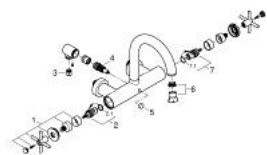

## 25 268 GN0 ATRIO BATH MIXER 1/2"

### TOOTE KIRJELDUS

- Värvus: brushed cool sunrise
- wall mounted
- ceramic headparts 1/2", 90°
- GROHE LongLife finish
- automatic diverter: bath/shower
- tubular spout
- with stop limiter
- integrated non-return valves in the shower outlet 1/2"
- covered S-unions
- protected against backflow
- with cross handles
- Two different sets of caps included. One set with "H" and "C" marking, one set without marking.

### VARUOSAD, november 2022 – nüüd

- 1: Pair of handles (Tellimuse number 48406GN0)
- 2: Ceramic headpart, 1/2" (Tellimuse number 45883000)
- 2.1: O-ring Ø 18.2 x Ø 1.7 (Tellimuse number 0392400M)
- 3: Non-return valve (Tellimuse number 08565000)
- 4: Diverter (Tellimuse number 48407GN0)
- 5: Diverter knob (Tellimuse number 64989GN0)
- 6: Mousseur (Tellimuse number 13926000)
- 7: Ceramic headpart, 1/2" (Tellimuse number 45882000)
- 7.1: O-ring Ø 18.2 x Ø 1.7 (Tellimuse number 0392400M)