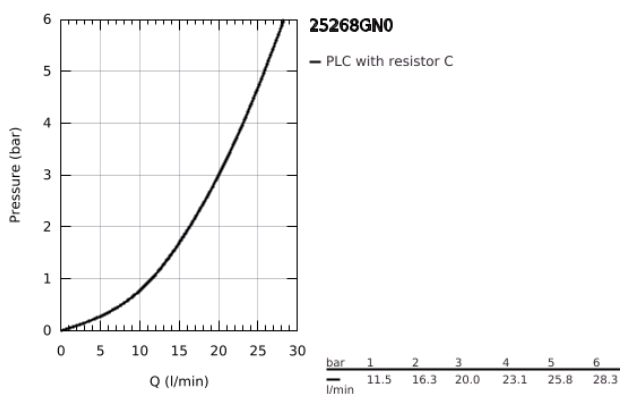

## 25 268 GN0 ATRIO BATH MIXER 1/2"

### TOOTE KIRJELDUS

- Värvus: brushed cool sunrise
- wall mounted
- ceramic headparts 1/2", 90°
- GROHE LongLife finish
- automatic diverter: bath/shower
- tubular spout
- with stop limiter
- integrated non-return valves in the shower outlet 1/2"
- covered S-unions
- protected against backflow
- with cross handles
- Two different sets of caps included. One set with "H" and "C" marking, one set without marking.

### VARUOSAD, november 2022 – nüüd

- 1: Pair of handles (Tellimuse number 48406GN0)
- 2: Ceramic headpart, 1/2" (Tellimuse number 45883000)
- 2.1: O-ring Ø 18.2 x Ø 1.7 (Tellimuse number 0392400M)
- 3: Non-return valve (Tellimuse number 08565000)
- 4: Diverter (Tellimuse number 48407GN0)
- 5: Diverter knob (Tellimuse number 64989GN0)
- 6: Mousseur (Tellimuse number 13926000)
- 7: Ceramic headpart, 1/2" (Tellimuse number 45882000)
- 7.1: O-ring Ø 18.2 x Ø 1.7 (Tellimuse number 0392400M)