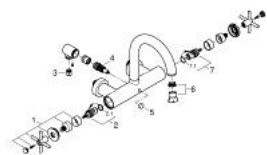

25 268 DC0 ATRIO BATH MIXER 1/2"

TOOTE KIRJELDUS

- Värvus: supersteel
- wall mounted
- ceramic headparts 1/2", 90°
- GROHE LongLife finish
- automatic diverter: bath/shower
- tubular spout
- with stop limiter
- integrated non-return valves in the shower outlet 1/2"
- covered S-unions
- protected against backflow
- with cross handles
- Two different sets of caps included. One set with "H" and "C" marking, one set without marking.

25 268 DC0 **ATRIO BATH MIXER 1/2"**

VARUOSAD, oktoober 2021 – nüüd

- 1: Pair of handles (Tellimuse number 48406DC0)
- 2: Ceramic headpart, 1/2" (Tellimuse number 45883000)
- 2.1: O-ring Ø 18.2 x Ø 1.7 (Tellimuse number 0392400M)
- 3: Non-return valve (Tellimuse number 08565000)
- 4: Diverter (Tellimuse number 48407DC0)
- 5: Diverter knob (Tellimuse number 64989DC0)
- 6: Mousseur (Tellimuse number 13926000)
- 7: Ceramic headpart, 1/2" (Tellimuse number 45882000)
- 7.1: O-ring Ø 18.2 x Ø 1.7 (Tellimuse number 0392400M)