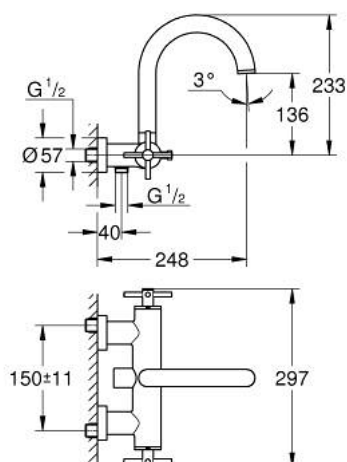

25 268 DC0 ATRIO BATH MIXER 1/2"

TOOTE KIRJELDUS

- Värvus: supersteel
- wall mounted
- ceramic headparts 1/2", 90°
- GROHE LongLife finish
- automatic diverter: bath/shower
- tubular spout
- with stop limiter
- integrated non-return valves in the shower outlet 1/2"
- covered S-unions
- protected against backflow
- with cross handles
- Two different sets of caps included. One set with "H" and "C" marking, one set without marking.

25 268 DC0 **ATRIO BATH MIXER 1/2"**

VARUOSAD, oktoober 2021 – nüüd

- 1: Pair of handles (Tellimuse number 48406DC0)
- 2: Ceramic headpart, 1/2" (Tellimuse number 45883000)
- 2.1: O-ring Ø 18.2 x Ø 1.7 (Tellimuse number 0392400M)
- 3: Non-return valve (Tellimuse number 08565000)
- 4: Diverter (Tellimuse number 48407DC0)
- 5: Diverter knob (Tellimuse number 64989DC0)
- 6: Mousseur (Tellimuse number 13926000)
- 7: Ceramic headpart, 1/2" (Tellimuse number 45882000)
- 7.1: O-ring Ø 18.2 x Ø 1.7 (Tellimuse number 0392400M)