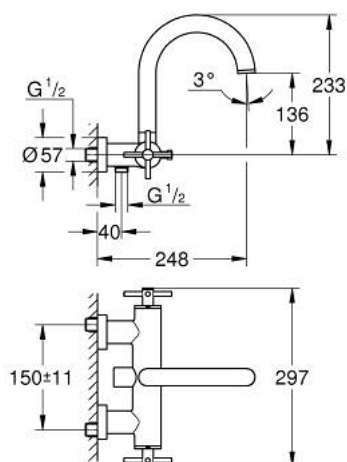

25 268 DA0 ATRIO BATH MIXER 1/2"

TOOTE KIRJELDUS

- Värvus: warm sunset
- wall mounted
- ceramic headparts 1/2", 90°
- GROHE LongLife finish
- automatic diverter: bath/shower
- tubular spout
- with stop limiter
- integrated non-return valves in the shower outlet 1/2"
- covered S-unions
- protected against backflow
- with cross handles
- Two different sets of caps included. One set with "H" and "C" marking, one set without marking.

25 268 DA0 ATRIO BATH MIXER 1/2"

VARUOSAD, oktoober 2021 – nüüd

- 1: Pair of handles (Tellimuse number 48406DA0)
- 2: Ceramic headpart, 1/2" (Tellimuse number 45883000)
- 2.1: O-ring Ø 18.2 x Ø 1.7 (Tellimuse number 0392400M)
- 3: Non-return valve (Tellimuse number 08565000)
- 4: Diverter (Tellimuse number 48407DA0)
- 5: Diverter knob (Tellimuse number 64989DA0)
- 6: Mousseur (Tellimuse number 13926000)
- 7: Ceramic headpart, 1/2" (Tellimuse number 45882000)
- 7.1: O-ring Ø 18.2 x Ø 1.7 (Tellimuse number 0392400M)