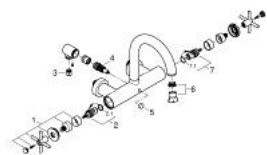

25 268 DA0 ATRIO BATH MIXER 1/2"

TOOTE KIRJELDUS

- Värvus: warm sunset
- wall mounted
- ceramic headparts 1/2", 90°
- GROHE LongLife finish
- automatic diverter: bath/shower
- tubular spout
- with stop limiter
- integrated non-return valves in the shower outlet 1/2"
- covered S-unions
- protected against backflow
- with cross handles
- Two different sets of caps included. One set with "H" and "C" marking, one set without marking.

25 268 DA0 ATRIO BATH MIXER 1/2"

VARUOSAD, oktoober 2021 – nüüd

- 1: Pair of handles (Tellimuse number 48406DA0)
- 2: Ceramic headpart, 1/2" (Tellimuse number 45883000)
- 2.1: O-ring Ø 18.2 x Ø 1.7 (Tellimuse number 0392400M)
- 3: Non-return valve (Tellimuse number 08565000)
- 4: Diverter (Tellimuse number 48407DA0)
- 5: Diverter knob (Tellimuse number 64989DA0)
- 6: Mousseur (Tellimuse number 13926000)
- 7: Ceramic headpart, 1/2" (Tellimuse number 45882000)
- 7.1: O-ring Ø 18.2 x Ø 1.7 (Tellimuse number 0392400M)