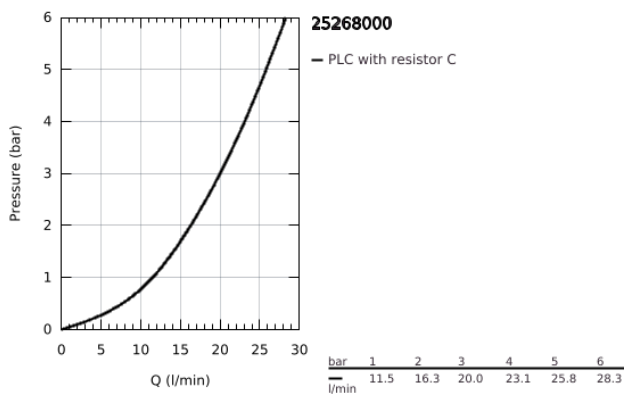

## 25 268 000 ATRIO BATH MIXER 1/2"

### TOOTE KIRJELDUS

- Värvus: chrome
- wall mounted
- ceramic headparts 1/2", 90°
- GROHE LongLife finish
- automatic diverter: bath/shower
- tubular spout
- with stop limiter
- integrated non-return valves in the shower outlet 1/2"
- covered S-unions
- protected against backflow
- with cross handles
- Two different sets of caps included. One set with "H" and "C" marking, one set without marking.

### VARUOSAD, oktoober 2021 – nüüd

- 1: Pair of handles (Tellimuse number 48406000)
- 2: Ceramic headpart, 1/2" (Tellimuse number 45883000)
- 2.1: O-ring Ø 18.2 x Ø 1.7 (Tellimuse number 0392400M)
- 3: Non-return valve (Tellimuse number 08565000)
- 4: Diverter (Tellimuse number 48407000)
- 5: Diverter knob (Tellimuse number 64989000)
- 6: Mousseur (Tellimuse number 13926000)
- 7: Ceramic headpart, 1/2" (Tellimuse number 45882000)
- 7.1: O-ring Ø 18.2 x Ø 1.7 (Tellimuse number 0392400M)