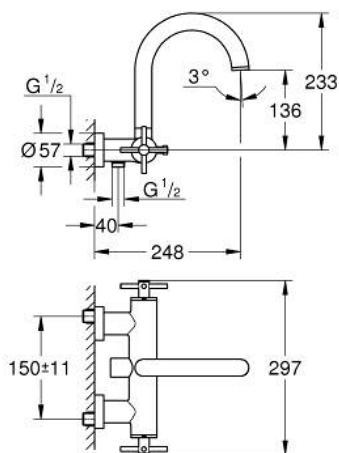

### TOOTE KIRJELDUS

- Värvus: chrome
- wall mounted
- ceramic headparts 1/2", 90°
- GROHE LongLife finish
- automatic diverter: bath/shower
- tubular spout
- with stop limiter
- integrated non-return valves in the shower outlet 1/2"
- covered S-unions
- protected against backflow
- with cross handles
- Two different sets of caps included. One set with "H" and "C" marking, one set without marking.

### VARUOSAD, oktoober 2021 – nüüd

- 1: Pair of handles (Tellimuse number 48406000)
- 2: Ceramic headpart, 1/2" (Tellimuse number 45883000)
- 2.1: O-ring Ø 18.2 x Ø 1.7 (Tellimuse number 0392400M)
- 3: Non-return valve (Tellimuse number 08565000)
- 4: Diverter (Tellimuse number 48407000)
- 5: Diverter knob (Tellimuse number 64989000)
- 6: Mousseur (Tellimuse number 13926000)
- 7: Ceramic headpart, 1/2" (Tellimuse number 45882000)
- 7.1: O-ring Ø 18.2 x Ø 1.7 (Tellimuse number 0392400M)