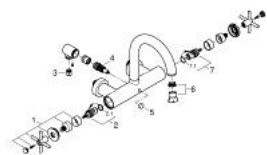

### TOOTE KIRJELDUS

- Värvus: chrome
- wall mounted
- ceramic headparts 1/2", 90°
- GROHE LongLife finish
- automatic diverter: bath/shower
- tubular spout
- with stop limiter
- integrated non-return valves in the shower outlet 1/2"
- covered S-unions
- protected against backflow
- with cross handles
- Two different sets of caps included. One set with "H" and "C" marking, one set without marking.

### VARUOSAD, oktoober 2021 – nüüd

- 1: Pair of handles (Tellimuse number 48406000)
- 2: Ceramic headpart, 1/2" (Tellimuse number 45883000)
- 2.1: O-ring Ø 18.2 x Ø 1.7 (Tellimuse number 0392400M)
- 3: Non-return valve (Tellimuse number 08565000)
- 4: Diverter (Tellimuse number 48407000)
- 5: Diverter knob (Tellimuse number 64989000)
- 6: Mousseur (Tellimuse number 13926000)
- 7: Ceramic headpart, 1/2" (Tellimuse number 45882000)
- 7.1: O-ring Ø 18.2 x Ø 1.7 (Tellimuse number 0392400M)