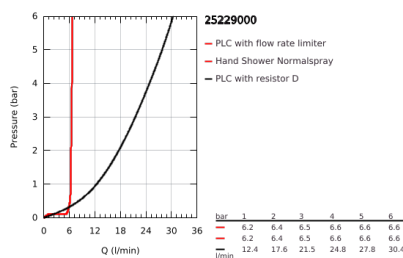

25 229 000 ATRIO PRIVATE COLLECTION BATH MIXER 1/2"

TOOTE KIRJELDUS

- Värvus: chrome
- floor-mounted installation with high pillar unions (765 mm)
- for use with rough-in set 45 984 001
- ceramic headparts 1/2", 90°
- GROHE LongLife finish
- automatic diverter: bath/shower
- projection 301 mm
- integrated non-return valve in the shower outlet 1/2"
- hand shower with holder
- Silverflex shower hose 1250 mm (28 362)
- protected against backflow
- knobs with inlay, can be combined with 48 460 000 or 48 461 000
- without roughing-in set 45 984 (please order separately)