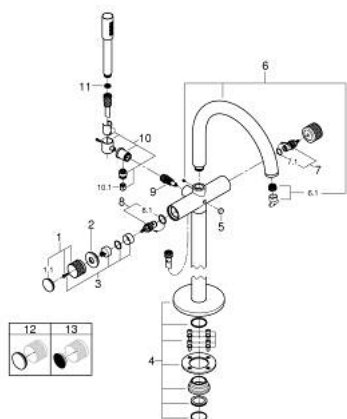

25 229 000 ATRIO PRIVATE COLLECTION BATH MIXER 1/2"

TOOTE KIRJELDUS

- Värvus: chrome
- floor-mounted installation with high pillar unions (765 mm)
- for use with rough-in set 45 984 001
- ceramic headparts 1/2", 90°
- GROHE LongLife finish
- automatic diverter: bath/shower
- projection 301 mm
- integrated non-return valve in the shower outlet 1/2"
- hand shower with holder
- Silverflex shower hose 1250 mm (28 362)
- protected against backflow
- knobs with inlay, can be combined with 48 460 000 or 48 461 000
- without roughing-in set 45 984 (please order separately)

25 229 000 ATRIO PRIVATE COLLECTION BATH MIXER 1/2"

VARUOSAD, mai 2018 – nüüd

- 1: Handle (Tellimuse number 1013420000)
 - 1.1: Cap (Tellimuse number 1013080000)
 - 2: Decorative ring (Tellimuse number 1013090000)
 - 3: Handle adaptor (Tellimuse number 1012789990)
 - 4: Mounting set (Tellimuse number 1013410000)
 - 5: Diverter knob (Tellimuse number 64989000)
 - 6: Spout (Tellimuse number 1013200000)
 - 6.1: Mousseur (Tellimuse number 13926000)
 - 7: Ceramic headpart, 1/2" (Tellimuse number 45882000)
 - 7.1: O-ring Ø 18.2 x Ø 1.7 (Tellimuse number 0392400M)
 - 8: Ceramic headpart, 1/2" (Tellimuse number 45883000)
 - 8.1: O-ring Ø 18.2 x Ø 1.7 (Tellimuse number 0392400M)
 - 9: Diverter (Tellimuse number 48407000)
 - 10: Hand shower holder (Tellimuse number 1013210000)
 - 10.1: Non-return valve (Tellimuse number 08565000)
 - 11: Dirt strainer (Tellimuse number 0700200M)
 - 12: Inlays made from White Attica Caesarstone material (Tellimuse number 48460000)*
 - 13: Inlays made from Vanilla Noir Caesarstone material (Tellimuse number 48461000)*
- * Lisatarvikud