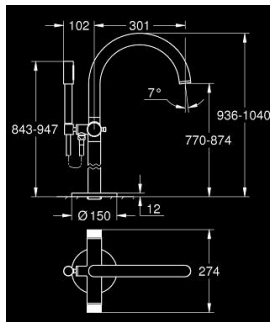

25 229 000 ATRIO PRIVATE COLLECTION BATH MIXER 1/2"

TOOTE KIRJELDUS

- Värvus: chrome
- floor-mounted installation with high pillar unions (765 mm)
- for use with rough-in set 45 984 001
- ceramic headparts 1/2", 90°
- GROHE LongLife finish
- automatic diverter: bath/shower
- projection 301 mm
- integrated non-return valve in the shower outlet 1/2"
- hand shower with holder
- Silverflex shower hose 1250 mm (28 362)
- protected against backflow
- knobs with inlay, can be combined with 48 460 000 or 48 461 000
- without roughing-in set 45 984 (please order separately)

25 229 000 ATRIO PRIVATE COLLECTION BATH MIXER 1/2"

VARUOSAD, mai 2018 – nüüd

- 1: Handle (Tellimuse number 1013420000)
 - 1.1: Cap (Tellimuse number 1013080000)
 - 2: Decorative ring (Tellimuse number 1013090000)
 - 3: Handle adaptor (Tellimuse number 1012789990)
 - 4: Mounting set (Tellimuse number 1013410000)
 - 5: Diverter knob (Tellimuse number 64989000)
 - 6: Spout (Tellimuse number 1013200000)
 - 6.1: Mousseur (Tellimuse number 13926000)
 - 7: Ceramic headpart, 1/2" (Tellimuse number 45882000)
 - 7.1: O-ring Ø 18.2 x Ø 1.7 (Tellimuse number 0392400M)
 - 8: Ceramic headpart, 1/2" (Tellimuse number 45883000)
 - 8.1: O-ring Ø 18.2 x Ø 1.7 (Tellimuse number 0392400M)
 - 9: Diverter (Tellimuse number 48407000)
 - 10: Hand shower holder (Tellimuse number 1013210000)
 - 10.1: Non-return valve (Tellimuse number 08565000)
 - 11: Dirt strainer (Tellimuse number 0700200M)
 - 12: Inlays made from White Attica Caesarstone material (Tellimuse number 48460000)*
 - 13: Inlays made from Vanilla Noir Caesarstone material (Tellimuse number 48461000)*
- * Lisatarvikud