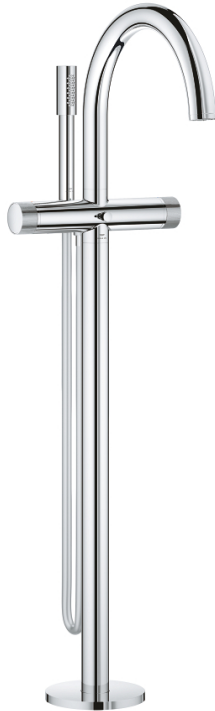

25 229 000 ATRIO PRIVATE COLLECTION BATH MIXER 1/2"

TOOTE KIRJELDUS

- Värvus: chrome
- floor-mounted installation with high pillar unions (765 mm)
- for use with rough-in set 45 984 001
- ceramic headparts 1/2", 90°
- GROHE LongLife finish
- automatic diverter: bath/shower
- projection 301 mm
- integrated non-return valve in the shower outlet 1/2"
- hand shower with holder
- Silverflex shower hose 1250 mm (28 362)
- protected against backflow
- knobs with inlay, can be combined with 48 460 000 or 48 461 000
- without roughing-in set 45 984 (please order separately)

25 229 000 ATRIO PRIVATE COLLECTION BATH MIXER 1/2"

VARUOSAD, mai 2018 – nüüd

- 1: Handle (Tellimuse number 1013420000)
 - 1.1: Cap (Tellimuse number 1013080000)
 - 2: Decorative ring (Tellimuse number 1013090000)
 - 3: Handle adaptor (Tellimuse number 1012789990)
 - 4: Mounting set (Tellimuse number 1013410000)
 - 5: Diverter knob (Tellimuse number 64989000)
 - 6: Spout (Tellimuse number 1013200000)
 - 6.1: Mousseur (Tellimuse number 13926000)
 - 7: Ceramic headpart, 1/2" (Tellimuse number 45882000)
 - 7.1: O-ring Ø 18.2 x Ø 1.7 (Tellimuse number 0392400M)
 - 8: Ceramic headpart, 1/2" (Tellimuse number 45883000)
 - 8.1: O-ring Ø 18.2 x Ø 1.7 (Tellimuse number 0392400M)
 - 9: Diverter (Tellimuse number 48407000)
 - 10: Hand shower holder (Tellimuse number 1013210000)
 - 10.1: Non-return valve (Tellimuse number 08565000)
 - 11: Dirt strainer (Tellimuse number 0700200M)
 - 12: Inlays made from White Attica Caesarstone material (Tellimuse number 48460000)*
 - 13: Inlays made from Vanilla Noir Caesarstone material (Tellimuse number 48461000)*
- * Lisatarvikud