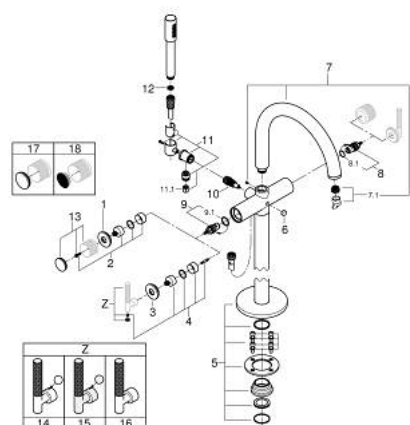

25 227 000 ATRIO PRIVATE COLLECTION BATH MIXER 1/2"

TOOTE KIRJELDUS

- Värvus: chrome
- floor-mounted installation with high pillar unions (765 mm)
- for use with rough-in set 45 984 001
- ceramic headparts 1/2", 90°
- GROHE LongLife finish
- automatic diverter: bath/shower
- projection 301 mm
- integrated non-return valve in the shower outlet 1/2"
- hand shower with holder
- Silverflex shower hose 1250 mm (28 362)
- protected against backflow
- for stick handles
- to be combined with stick sets 48 646, 48 458 or 48 459, please order separately
- without roughing-in set 45 984 (please order separately)

25 227 000 ATRIO PRIVATE COLLECTION BATH MIXER 1/2"

VARUOSAD, mai 2018 – nüüd

- 3: Decorative ring (Tellimuse number 1013090000)
- 4: Handle adaptor (Tellimuse number 1012789990)
- 5: Mounting set (Tellimuse number 1013410000)
- 6: Diverter knob (Tellimuse number 64989000)
- 7: Spout (Tellimuse number 1013200000)
- 7.1: Mousseur (Tellimuse number 13926000)
- 8: Ceramic headpart, 1/2" (Tellimuse number 45882000)
- 8.1: O-ring Ø 18.2 x Ø 1.7 (Tellimuse number 0392400M)
- 9: Ceramic headpart, 1/2" (Tellimuse number 45883000)
- 9.1: O-ring Ø 18.2 x Ø 1.7 (Tellimuse number 0392400M)
- 10: Diverter (Tellimuse number 48407000)
- 11: Hand shower holder (Tellimuse number 1013210000)
- 11.1: Non-return valve (Tellimuse number 08565000)
- 12: Dirt strainer (Tellimuse number 0700200M)
- 13: Handle (Tellimuse number 1013420000)*
- 14: Sticks made from White Attica Caesarstone material (Tellimuse number 48458000)*
- 15: Sticks made from Vanilla Noir Caesarstone material (Tellimuse number 48459000)*
- 16: Knurled sticks (Tellimuse number 48646000)*
- 17: Inlays made from White Attica Caesarstone material (Tellimuse number 48460000)*
- 18: Inlays made from Vanilla Noir Caesarstone material (Tellimuse number 48461000)*