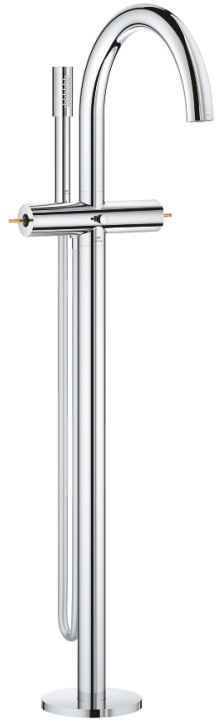

25 227 000 ATRIO PRIVATE COLLECTION BATH MIXER 1/2"

TOOTE KIRJELDUS

- Värvus: chrome
- floor-mounted installation with high pillar unions (765 mm)
- for use with rough-in set 45 984 001
- ceramic headparts 1/2", 90°
- GROHE LongLife finish
- automatic diverter: bath/shower
- projection 301 mm
- integrated non-return valve in the shower outlet 1/2"
- hand shower with holder
- Silverflex shower hose 1250 mm (28 362)
- protected against backflow
- for stick handles
- to be combined with stick sets 48 646, 48 458 or 48 459, please order separately
- without roughing-in set 45 984 (please order separately)

25 227 000 ATRIO PRIVATE COLLECTION BATH MIXER 1/2"

VARUOSAD, mai 2018 – nüüd

- 3: Decorative ring (Tellimuse number 1013090000)
- 4: Handle adaptor (Tellimuse number 1012789990)
- 5: Mounting set (Tellimuse number 1013410000)
- 6: Diverter knob (Tellimuse number 64989000)
- 7: Spout (Tellimuse number 1013200000)
- 7.1: Mousseur (Tellimuse number 13926000)
- 8: Ceramic headpart, 1/2" (Tellimuse number 45882000)
- 8.1: O-ring Ø 18.2 x Ø 1.7 (Tellimuse number 0392400M)
- 9: Ceramic headpart, 1/2" (Tellimuse number 45883000)
- 9.1: O-ring Ø 18.2 x Ø 1.7 (Tellimuse number 0392400M)
- 10: Diverter (Tellimuse number 48407000)
- 11: Hand shower holder (Tellimuse number 1013210000)
- 11.1: Non-return valve (Tellimuse number 08565000)
- 12: Dirt strainer (Tellimuse number 0700200M)
- 13: Handle (Tellimuse number 1013420000)*
- 14: Sticks made from White Attica Caesarstone material (Tellimuse number 48458000)*
- 15: Sticks made from Vanilla Noir Caesarstone material (Tellimuse number 48459000)*
- 16: Knurled sticks (Tellimuse number 48646000)*
- 17: Inlays made from White Attica Caesarstone material (Tellimuse number 48460000)*
- 18: Inlays made from Vanilla Noir Caesarstone material (Tellimuse number 48461000)*