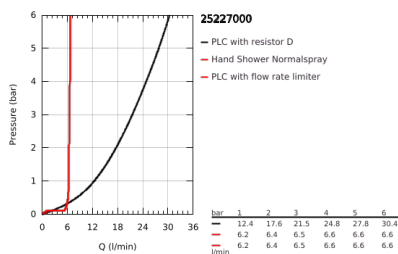

25 227 000 ATRIO PRIVATE COLLECTION BATH MIXER 1/2"

TOOTE KIRJELDUS

- Värvus: chrome
- floor-mounted installation with high pillar unions (765 mm)
- for use with rough-in set 45 984 001
- ceramic headparts 1/2", 90°
- GROHE LongLife finish
- automatic diverter: bath/shower
- projection 301 mm
- integrated non-return valve in the shower outlet 1/2"
- hand shower with holder
- Silverflex shower hose 1250 mm (28 362)
- protected against backflow
- for stick handles
- to be combined with stick sets 48 646, 48 458 or 48 459, please order separately
- without roughing-in set 45 984 (please order separately)