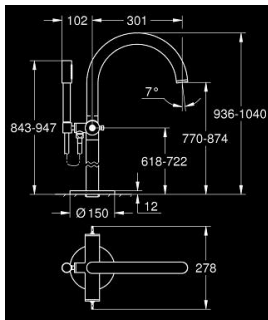

25 227 000 ATRIO PRIVATE COLLECTION BATH MIXER 1/2"

TOOTE KIRJELDUS

- Värvus: chrome
- floor-mounted installation with high pillar unions (765 mm)
- for use with rough-in set 45 984 001
- ceramic headparts 1/2", 90°
- GROHE LongLife finish
- automatic diverter: bath/shower
- projection 301 mm
- integrated non-return valve in the shower outlet 1/2"
- hand shower with holder
- Silverflex shower hose 1250 mm (28 362)
- protected against backflow
- for stick handles
- to be combined with stick sets 48 646, 48 458 or 48 459, please order separately
- without roughing-in set 45 984 (please order separately)

25 227 000 ATRIO PRIVATE COLLECTION BATH MIXER 1/2"

VARUOSAD, mai 2018 – nüüd

- 3: Decorative ring (Tellimuse number 1013090000)
- 4: Handle adaptor (Tellimuse number 1012789990)
- 5: Mounting set (Tellimuse number 1013410000)
- 6: Diverter knob (Tellimuse number 64989000)
- 7: Spout (Tellimuse number 1013200000)
- 7.1: Mousseur (Tellimuse number 13926000)
- 8: Ceramic headpart, 1/2" (Tellimuse number 45882000)
- 8.1: O-ring Ø 18.2 x Ø 1.7 (Tellimuse number 0392400M)
- 9: Ceramic headpart, 1/2" (Tellimuse number 45883000)
- 9.1: O-ring Ø 18.2 x Ø 1.7 (Tellimuse number 0392400M)
- 10: Diverter (Tellimuse number 48407000)
- 11: Hand shower holder (Tellimuse number 1013210000)
- 11.1: Non-return valve (Tellimuse number 08565000)
- 12: Dirt strainer (Tellimuse number 0700200M)
- 13: Handle (Tellimuse number 1013420000)*
- 14: Sticks made from White Attica Caesarstone material (Tellimuse number 48458000)*
- 15: Sticks made from Vanilla Noir Caesarstone material (Tellimuse number 48459000)*
- 16: Knurled sticks (Tellimuse number 48646000)*
- 17: Inlays made from White Attica Caesarstone material (Tellimuse number 48460000)*
- 18: Inlays made from Vanilla Noir Caesarstone material (Tellimuse number 48461000)*